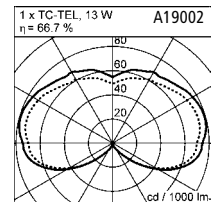

ICELAND 44

mit EVG
with electronic ballast

1 x TC-TEL, 13 W, GX24q-1

Acryl klar - Glas satiniert
acrylic clear - glass satin

strato - alu matt

A19000.46

schwarz / black

A19000.98

Acryl grau - Glas satiniert
acrylic grey - glass satin

strato - alu matt

A19001.46

schwarz / black

A19001.98

1 x TC-TEL, 13 W, GX24q-1

Acryl klar - Glas satiniert
acrylic clear - glass satin

strato - alu matt

A19002.46

schwarz / black

A19002.98

Acryl grau - Glas satiniert
acrylic grey - glass satin

strato - alu matt

A19003.46

schwarz / black

A19003.98

1 x TC-TEL, 13 W, GX24q-1

Acryl klar - Glas satiniert
acrylic clear - glass satin

strato - alu matt

A19004.46

schwarz / black

A19004.98

Acryl grau - Glas satiniert
acrylic grey - glass satin

strato - alu matt

A19005.46

schwarz / black

A19005.98

mit Betriebsgerät
with gear module

3 x 3 W, LED

Acryl klar - Glas satiniert
acrylic clear - glass satin

strato - alu matt

A39000.46

schwarz / black

A39000.98

Acryl grau - Glas satiniert
acrylic grey - glass satin

strato - alu matt

A39001.46

schwarz / black

A39001.98

3 x 3 W, LED

Acryl klar - Glas satiniert
acrylic clear - glass satin

strato - alu matt

A39002.46

schwarz / black

A39002.98

Acryl grau - Glas satiniert
acrylic grey - glass satin

strato - alu matt

A39003.46

schwarz / black

A39003.98

3 x 3 W, LED

Acryl klar - Glas satiniert
acrylic clear - glass satin

strato - alu matt

A39004.46

schwarz / black

A39004.98

Acryl grau - Glas satiniert
acrylic grey - glass satin

strato - alu matt

A39005.46

schwarz / black

A39005.98