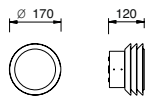

3 x 1 W, LED
rot / red
A38030.46

blau / blue
A38028.46
grün / green
A38048.46

3 x 3 W, LED
weiß / white
A38024.46

3 x 1 W, LED
rot / red
A38025.46

blau / blue
A38023.46
grün / green
A38026.46

LED IP64

ATLANTIC