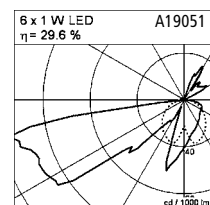

LED IP45

Hausnummer auf Anfrage
house number on request