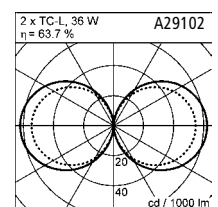

BASALT

2 x T16, 28/54W, G5
A29101.86

2 x T16, 21/39 W, G5
A29100.86

2 x TC-L, 36 W, 2G11*
A29102.86

BASALT 44

edelstahl
Acryl weiß
mit EVG

stainless steel
acrylic white
with electronic ballast

NORDIC