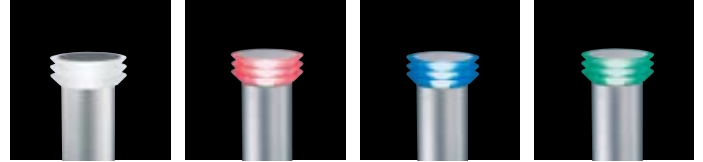

ARCTIC

ARCTIC 44

strato - alu matt
mit Betriebsgerät

strato - alu mat
with gear module