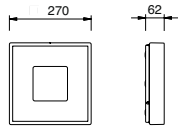

1 x T16-R, 22 W, 2GX13
A18006.25