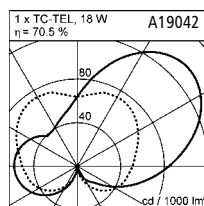

POLARIS

mit EVG
with electronic ballast
1 x TC-TEL, 18 W, GX24q-2

A18045.46

Acryl opal / Acryl satiniert
acrylic opal / acrylic satin
strato - alu matt
A18042.46
schwarz / black
A18042.98

Acryl opal / Acryl grau
acrylic opal / acrylic grey
strato - alu matt
A18044.46
schwarz / black
A18044.98

Acryl opal / Metallplatte
acrylic opal / metal plate
strato - alu matt
A18045.46
schwarz / black
A18045.98

A19042.46