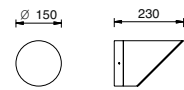

POLARIS

mit EVG
with electronic ballast
1 x TC-TEL, 18 W, GX24q-2

A18045.46

Acryl opal / Acryl satiniert
acrylic opal / acrylic satin
strato - alu matt
A18042.46
schwarz / black
A18042.98

Acryl opal / Acryl grau
acrylic opal / acrylic grey
strato - alu matt
A18044.46
schwarz / black
A18044.98

Acryl opal / Metallplatte
acrylic opal / metal plate
strato - alu matt
A18045.46
schwarz / black
A18045.98

A19042.46