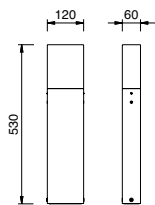

strato - alu matt
A19033.46
schwarz / black
A19033.98

strato - alu matt
A19034.46
schwarz / black
A19034.98

strato - alu matt
A19035.46
schwarz / black
A19035.98