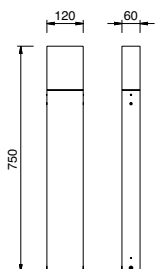

strato - alu matt
A19036.46
schwarz / black
A19036.98

strato - alu matt
A19037.46
schwarz / black
A19037.98

strato - alu matt
A19038.46
schwarz / black
A19038.98