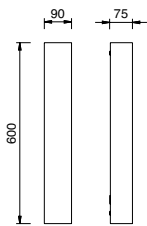

1 x T16, 13 W, G5

Acryl klar / acrylic clear
A18005.86

Acryl grau / acrylic grey
A18011.86