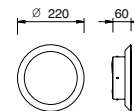

3 x 3 W, LED
weiß / white
A38019.46

3 x 1 W, LED
rot / red
A38020.46

blau / blue
A38021.46
grün / green
A38022.46