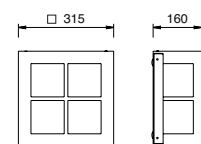

ICELAND 44

edelstahl
mit EVG

stainless steel
with electronic ballast