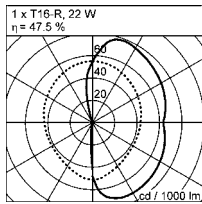

ATLANTIC

ATLANTIC

aluminium eloxiert
Acryl weiß
mit EVG

aluminium anodised
acrylic white
with electronic ballast