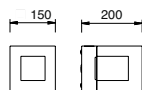

ICELAND 44

mit EVG
with electronic ballast

1 x TC-TEL, 13 W, GX24q-1

Acryl klar - Glas satiniert
acrylic clear - glass satin

strato - alu matt
A19000.46

schwarz / black
A19000.98

Acryl grau - Glas satiniert
acrylic grey - glass satin

strato - alu matt
A19001.46

schwarz / black
A19001.98

mit Betriebsgerät
with gear module

3 x 3 W, LED

Acryl klar - Glas satiniert
acrylic clear - glass satin

strato - alu matt
A39000.46

schwarz / black
A39000.98

Acryl grau - Glas satiniert
acrylic grey - glass satin

strato - alu matt
A39001.46

schwarz / black
A39001.98