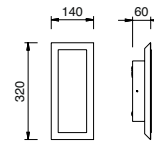

4 x 1 W, LED
rot / red
A48024.46

blau / blue
A48025.46
grün / green
A48026.46

3 x 3 W, LED
weiß / white
A38027.46

4 x 1 W, LED
rot / red
A48028.46

blau / blue
A48029.46
grün / green
A48030.46

3 x 3 W, LED
weiß / white
A38019.46