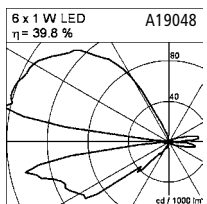

edelstahl - finish
stainless steel - finish
A19048.94

LED IP45

NORDIC