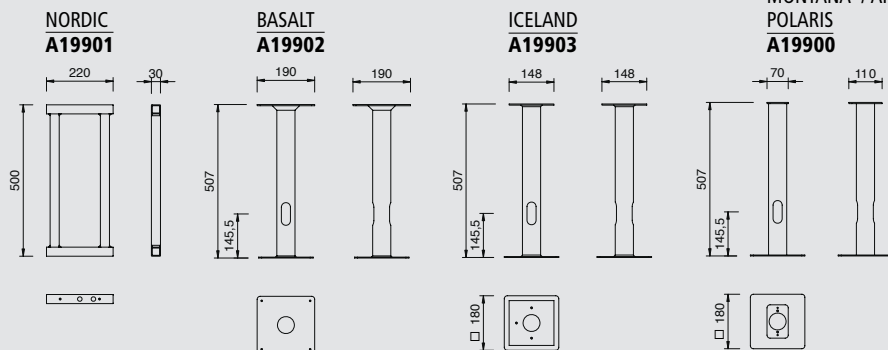

ZUBEHÖR / ACCESSORIES

Erdstück für Bodenbefestigung
Terminal for assembling below floor level

*Montageplatte bitte separat bestellen
*Please order mounting plate separately

Montageplatten
Mounting plates

Montage Erdstück
Terminal Mounting

MONTANA
9000

ARCTIC
9004

ARCTIC
9005