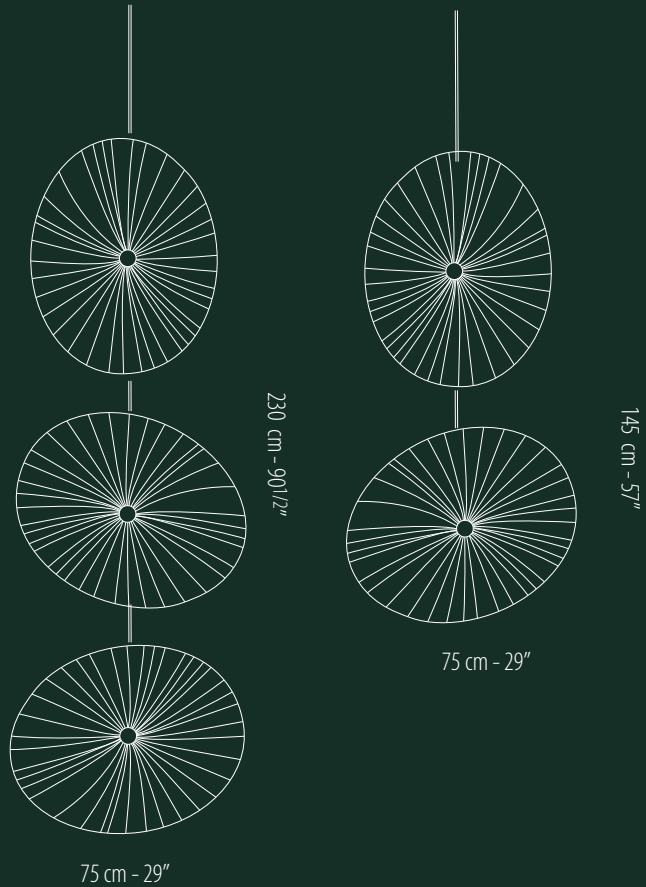

RIGUA MOBILE

2 or 3 Shades Cable Pendant

Each shade is lit with 2 x 55W 827 FC
Rigua mobile is suspended on a 2 meter thin metal cable (2.6mm/0.1").
Other lengths are available upon request.