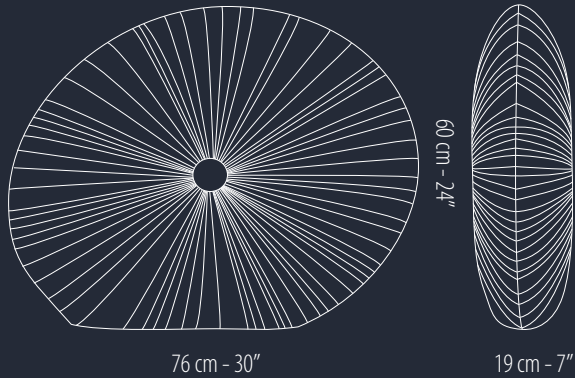

RIGUA

Table Lamp

220V Model

Cool or warm white compact fluorescent EL bulbs,
CE Classified, 4 x E27 socket, 15W max.

110V Model

Cool or warm white compact fluorescent EL bulbs,
UL Approved, 4 x E26 socket, 15W max.

Black cord, 230cm/90" and a hand switch.
Balancing weight at base.