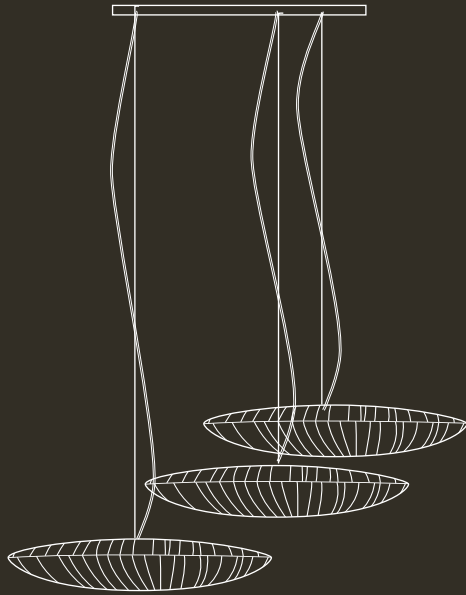

STAND BY TRIOS