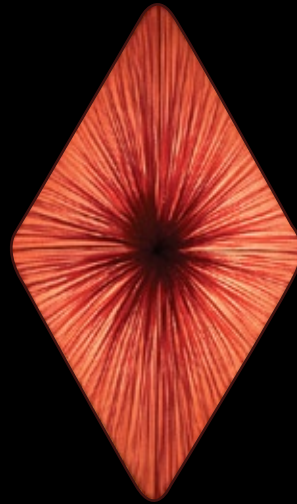

### *Silk Colors Available:*

Cream, Gold, Orange, Flame, Red, Grass, Sky, Smoke, and Dark.

Please allow for slight natural color variations in the hand-dyed silk.

Colors will vary with illumination. Photographs are intended only representations of the actual piece. We have made every effort to display as accurately as possible the colors of our products that appear in the catalogue. However, as the actual colors you see will depend on your monitor, we cannot guarantee that your monitor's display of any color will be accurate. Fabric samples will be sent upon request.

# FOREVER

Wall / Ceiling Tiles

57 cm - 23"

97 cm - 39 3/8"

14 cm - 5 1/2"

Each shade is lit with  
1 x 55 W/827 FC