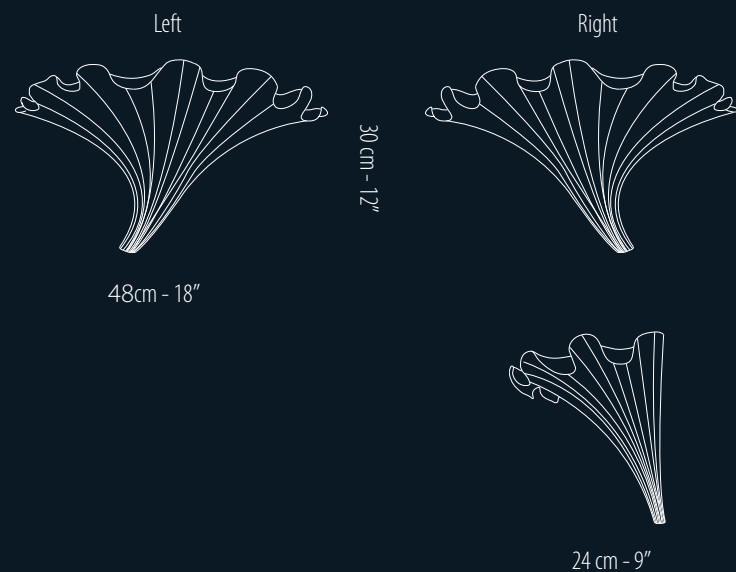

FAN

Wall Lamp

220V Model

Cool or warm white compact fluorescent EL bulbs,
CE Classified, E27 socket, 1 x 75W max.

110V Model

Cool or warm white compact fluorescent EL bulbs,
UL Approved, E26 socket, 1 x 75W max.