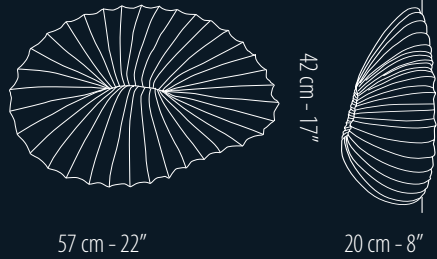

BABY CORAL

Wall Sconce

220V Model

Cool or warm white compact fluorescent EL bulbs,
CE Classified, 2 x E27 socket, 23W max.

110V Model

Cool or warm white compact fluorescent EL bulbs,
UL Approved, 2 x E26 socket, 25W max.