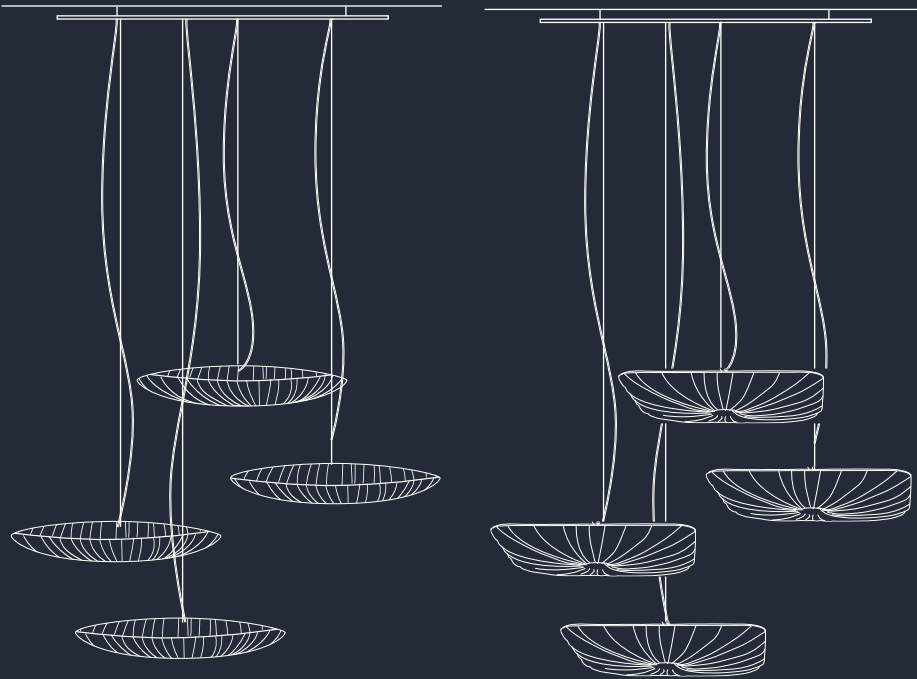

NARA QUARTETS

Ceiling plate made of wood, painted in semi white satin.
Other colors are available upon request.

Three Nara suspended shades, in various heights.

Shades are available in the following dimensions:

60 cm - 24" by 60 cm - 24"
4 x 16W or 1 x 55W FC

90 cm - 35" by 90 cm - 35"
6 x 16W or 2 x 55W FC

68 cm - 27" by 68 cm - 27"
4 x 16W or 1 x 55W FC

122 cm - 48" by 122 cm - 48"
8 x 23W or 4 x 55W FC

76 cm - 30" by 76 cm - 30"
4 x 16W or 1 x 55W FC

156 cm - 61" by 156 cm - 61"
8 x 23W or 4 x 55W FC

84 cm - 33" by 84 cm - 33"
6 x 16W or 2 x 55W FC