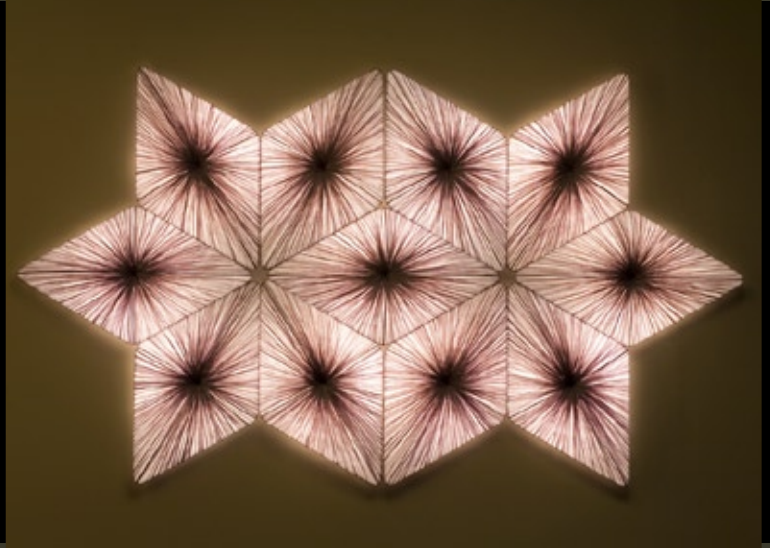

# FOREVER

Wall / Ceiling Tiles

57 cm - 23"

97 cm - 39 3/8"

14 cm - 5 1/2"

Each shade is lit with  
1 x 55 W/827 FC