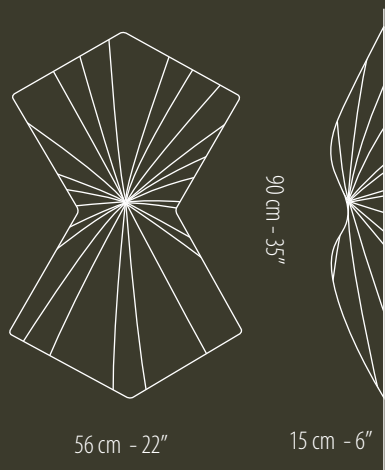

MAE WEST

Wall / Ceiling Tiles

Each shade is lit with
2 x 36W Dulux F