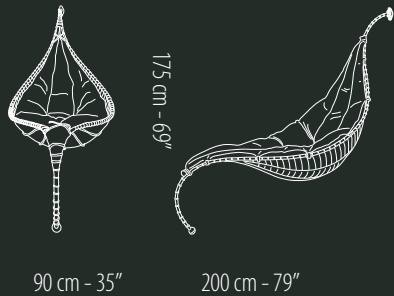

# SATALA

Hammock

The Satala is a steel/bronze finished metal furniture sculpture, taking form as a hammock. A rubber protective ball is at the end of the single foot, and a mounting bracket is provided for Pendant from a sustainable wall.