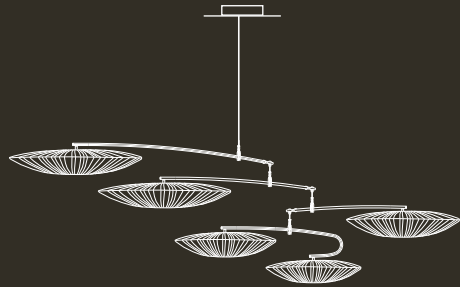

STAND BY MOBILES

Stand By mobiles are available in compositions of 3 or 5 shades.

Shades are available in the following diameters:

60cm - 24"   3 x 16 W or 1 x 55W FC

68cm - 27"   3 x 16 W or 1 x 55W FC

76cm - 30"   3 x 23 W or 1 x 55W FC

84cm - 33"   6 x 16 W or 2 x 55W FC

90cm - 35"   6 x 16 W or 2 x 55W FC

Shades can be used in the same diameter all over the composition or in a graduate manner, using the largest at the top, and the smallest at the bottom.