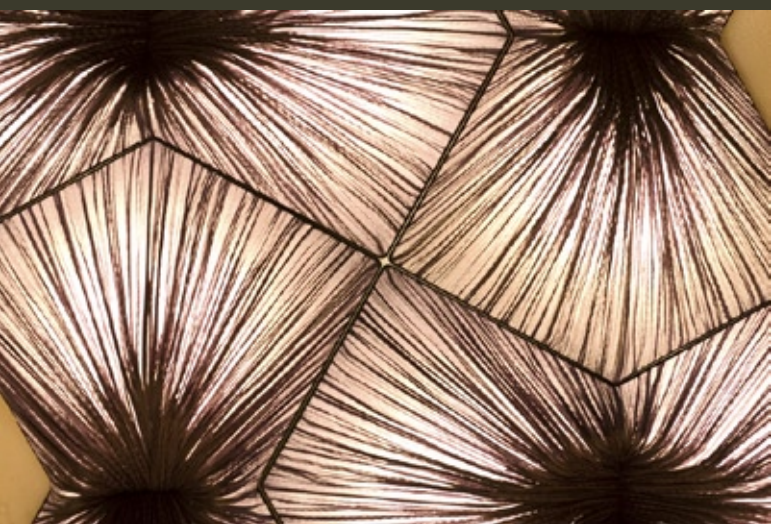

MAE WEST

Wall / Ceiling Tiles

Each shade is lit with
2 x 36W Dulux F