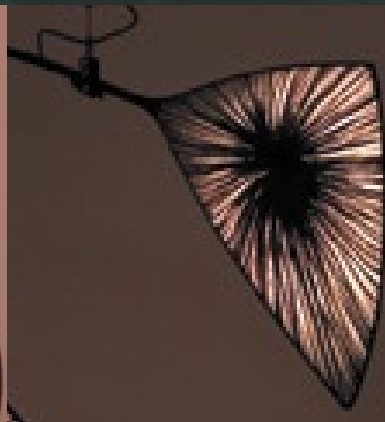

JEWEL COLLECTION

Avia
Ease
Grace
Nana
Large Nana
Rigua Mobile