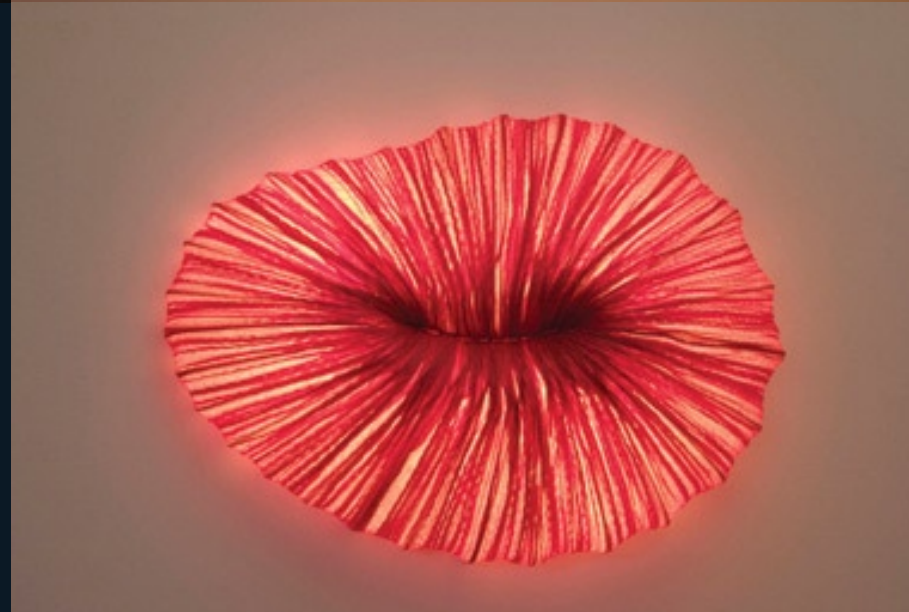

BABY CORAL

Wall Sconce

220V Model

Cool or warm white compact fluorescent EL bulbs,
CE Classified, 2 x E27 socket, 23W max.

110V Model

Cool or warm white compact fluorescent EL bulbs,
UL Approved, 2 x E26 socket, 25W max.