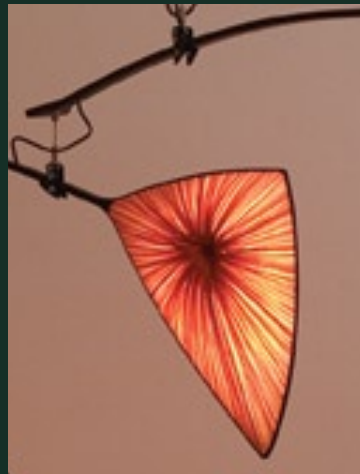

GRACE

5, 7 Shades

Grace is suspended on a 2 meter thin metal cable (2.6 mm/0.1").
Other lengths are available upon request
Each shade is lit with: 2 x 18 W Dulux L.