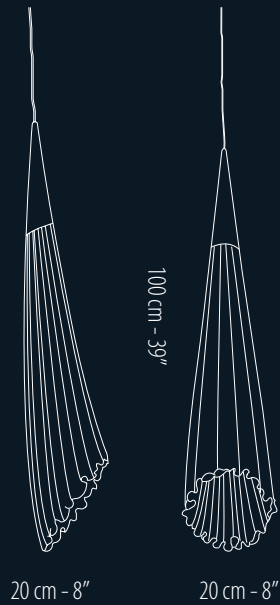

CHILI

Pendant Lamp

Hard wired, 110/220V, black cord, black metal cone.

Options Available

Canopies available for hanging in clusters, 3 or 5 chilis can hang from one canopy.

220V Model

Cool or warm white compact fluorescent EL bulbs,
CE Classified, E27 socket, 1 x 23 W max.

110V Model

Cool or warm white compact fluorescent EL bulbs,
UL Approved, E26 socket, 1 x 23 W max.