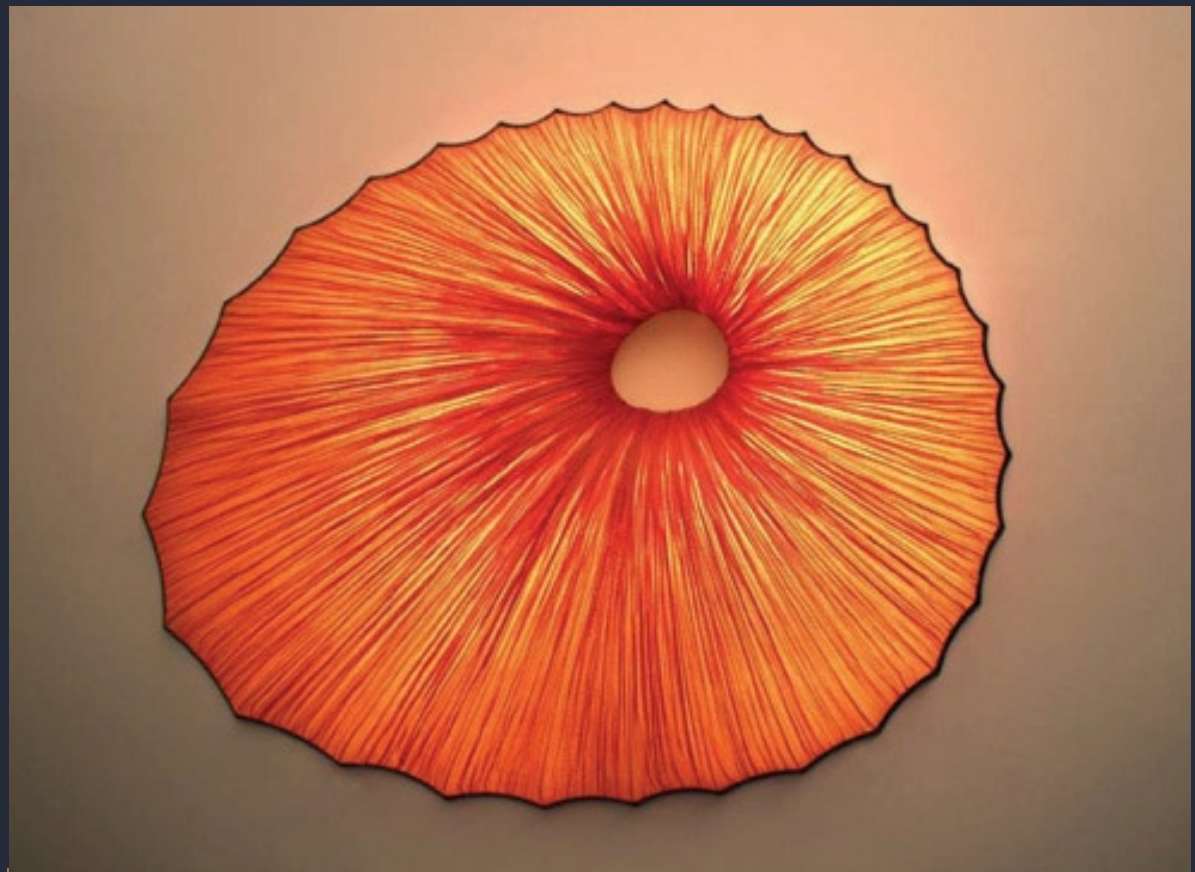

# SIKUS

Wall / Ceiling Fixture

166 cm - 6.35"

128 cm - 50"

37 cm - 15"