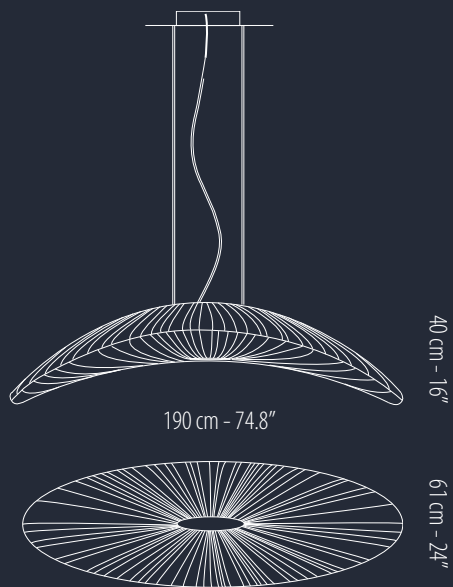

LIANA S.

Pendant Lamp