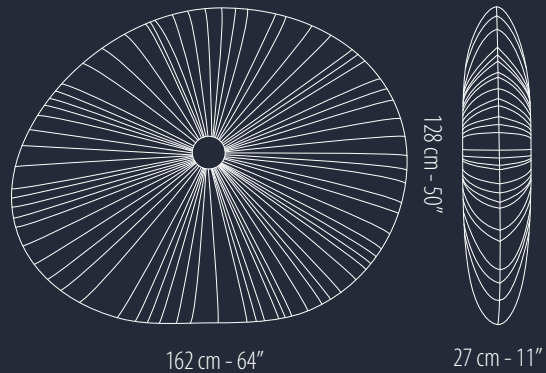

SAHARA

Floor Lamp