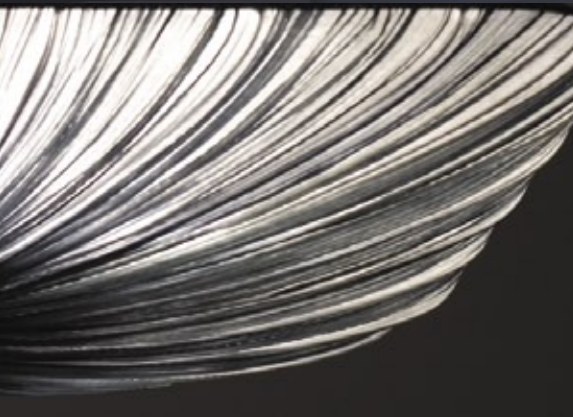

NARA COLLECTION

Nara Wall / Ceiling Fixtures
Nara Pendants
Nara Trios
Nara Quartets
Nara Mobiles