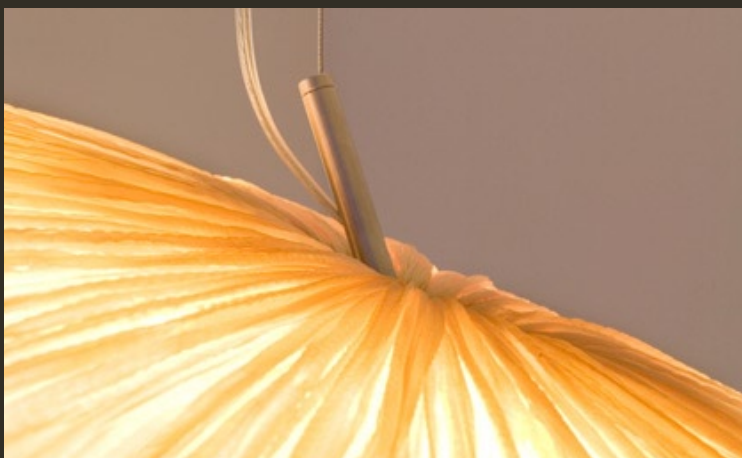

Stand By 76cm:
Diameter 76cm - 30", depth 16cm - 6 1/2"
3 x 23 W or 1 x 55W FC

Stand By 84cm:
Diameter 84cm - 33", depth 16.5cm - 6 1/2"
6 x 16 W or 2 x 55W FC

Stand By 90cm:
Diameter 90cm - 35", depth 18cm - 7"
6 x 16 W or 2 x 55W FC

Stand By 122 cm:
Diameter 90cm - 48", depth 18cm - 7"
6 x 23 W or 4 x 55W FC

Stand By 156 cm:
Diameter 156 cm - 61", depth 22cm - 9"
8 x 23 W or 4 x 55W FC

Stand By 180 cm:
Diameter 180 cm - 71", depth 22cm - 9"
12 x 23 W or 6 x 55W FC