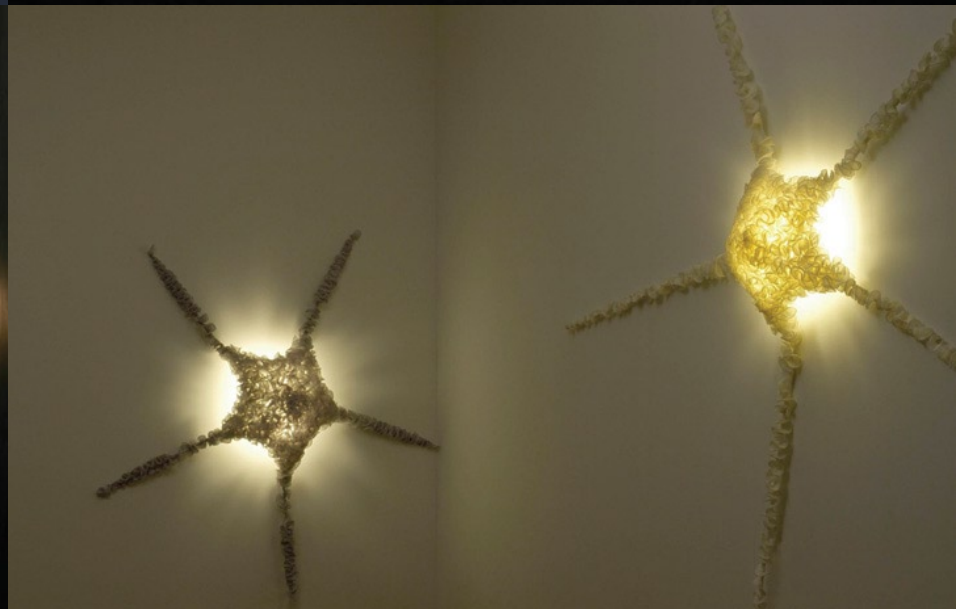

110V Model

Cool or warm white compact fluorescent EL bulbs,

UL Approved, E26 socket, 2x15W max.