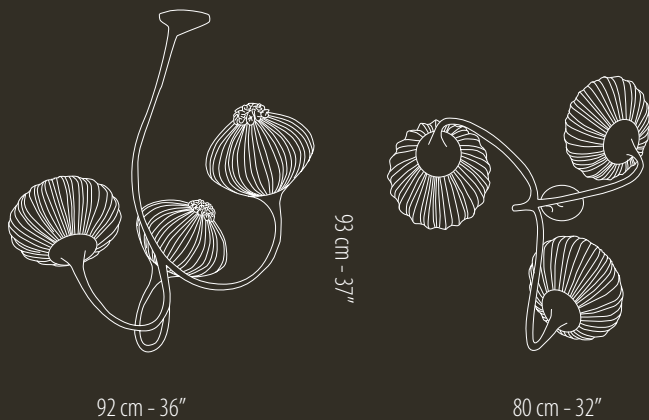

PALMS 3

Ceiling Fixture

220V Model

Cool or warm white compact fluorescent EL bulbs,
CE Classified, E27 socket, 3 x16W max.

110V Model

Cool or warm white compact fluorescent EL bulbs,
UL Approved, E26 socket, 3x15W max.

"Branches" are made of metal tubes,
hand wrapped in dark bronze Organza fabric.
All shades are detachable.