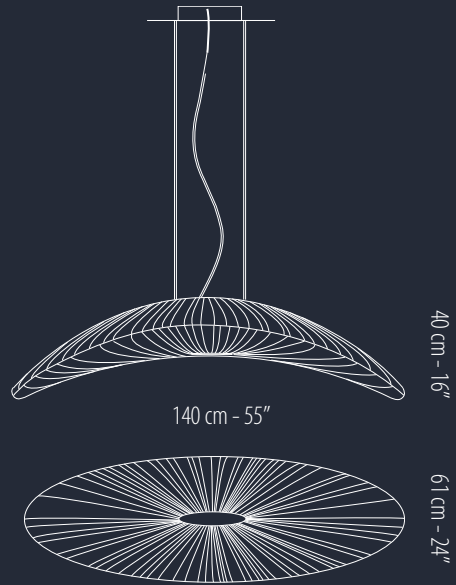

SMALLER LIANA S.

Pendant Lamp

220V Model

Cool or warm white compact fluorescent EL bulbs,
CE Classified, 10 x E27 socket, 23W max.

110V Model

Cool or warm white compact fluorescent EL bulbs,
UL Approved, 10x E26 socket, 23W max.