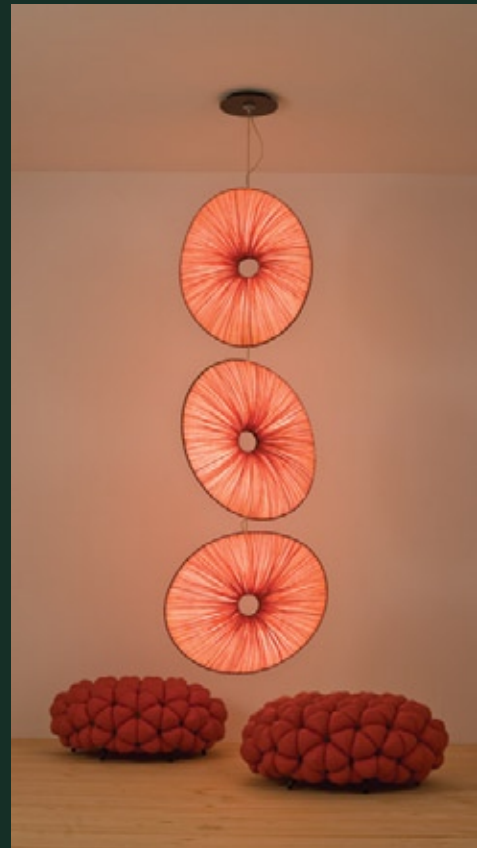

# RIGUA MOBILE

2 or 3 Shades Cable Pendant

Each shade is lit with 2 x 55W 827 FC  
Rigua mobile is suspended on a 2 meter thin metal cable (2.6mm/0.1").  
Other lengths are available upon request.