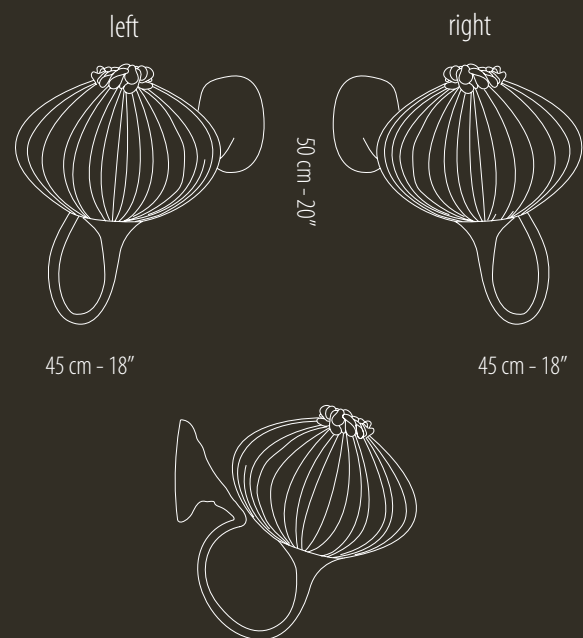

PALM

Wall Lamp

220V Model

Cool or warm white compact fluorescent EL bulbs,
CE Classified, E27 socket, 1x16W max.

110V Model

Cool or warm white compact fluorescent EL bulbs,
UL Approved, E26 socket, 1x15W max.

For best presentation utilize pairs - left and right.

"Branches" are made of metal tubes,
hand wrapped in dark bronze Organza fabric.

All shades are detachable.