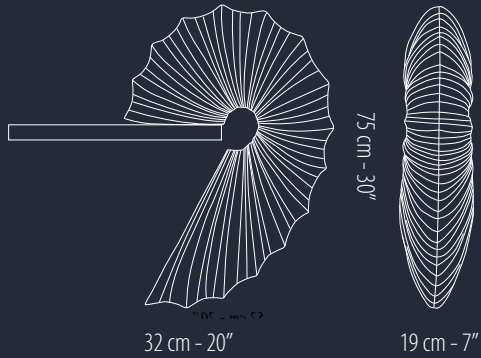

SAMESAME

Shelf Fixture

220V Model

Cool or warm white compact fluorescent EL bulbs,
CE Classified, 3 x E27 socket, 15W max.

110V Model

Cool or warm white compact fluorescent EL bulbs,
UL Approved, 3 x E26 socket, 15W max.

Clear cord, 230cm - 90" and a hand switch.