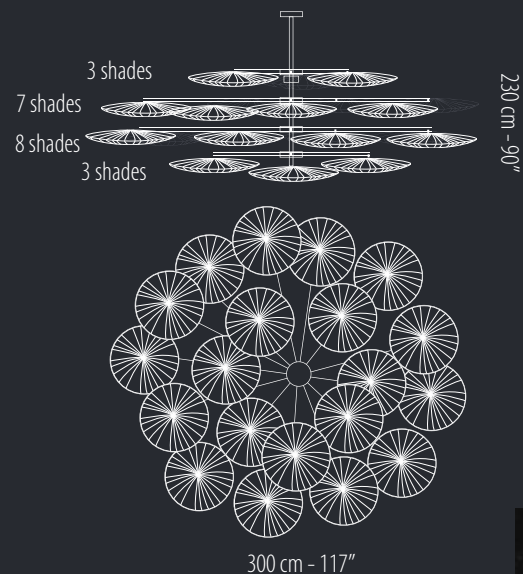

SUNSA

21 shades

Sunsa is a large scale chandelier, with 21 illuminating shades suspended on brushed chrome plated metal arms in 4 layers: 3 shades above, 8 shades below, 7 shades underneath and 3 shades at the bottom. Weight bearing installation necessary. Shades diameter available: 60 cm - 24" or 76 cm - 30". Total length of the central pole should not exceed 600cm - 230". Each shade is lit with: 60 cm - 24": 2 x 16 W
76 cm - 30": 3x 16 W