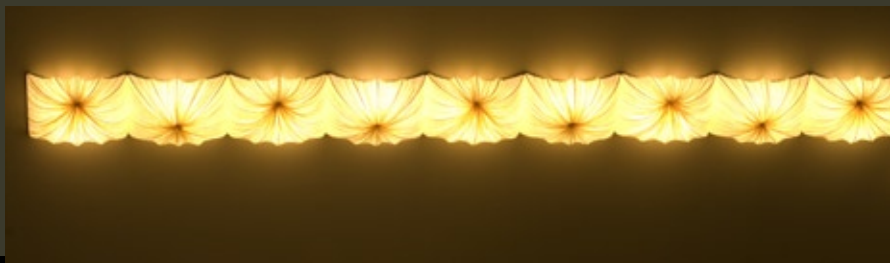

# ZIKA

Wall / Ceiling Linear Tiles

32 cm - 12 1/2"

42 cm - 16 1/2"

16 cm - 6 1/4"

6

Each shade is lit with  
2 x 18/827 W Dulux L