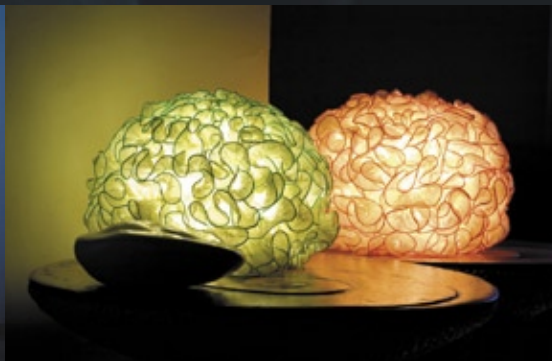

WONDERSEA COLLECTION

Perla
Please Don't Go
Starlight 140
Starlight 220
Aqua Regia
Aqua Regia S.