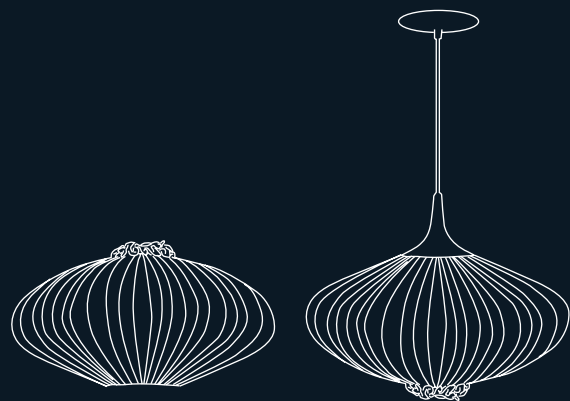

SUURIA

Table Lamp
Pendant Lamp

Ø 52 cm - 21"

30 cm - 12"