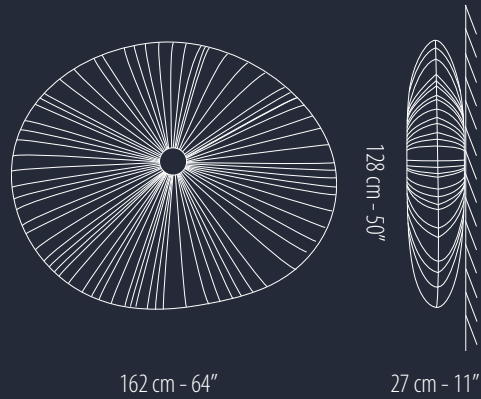

SAHARA

Wall Fixture