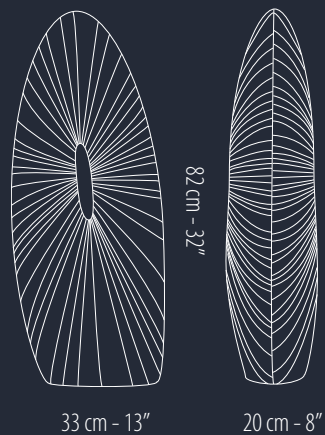

SOPRANO

Table Lamp

220V Model

Cool or warm white compact fluorescent EL bulbs,
CE Classified, 4 x E27 socket, 15W max.

110V Model

Cool or warm white compact fluorescent EL bulbs,
UL Approved, 4 x E26 socket, 15W max.

Black cord, 250cm/98" and a hand switch.
Balancing weight at base.