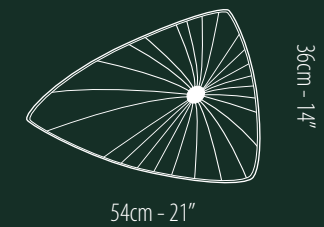

GRACE

5, 7 Shades

Grace is suspended on a 2 meter thin metal cable (2.6 mm/0.1").
Other lengths are available upon request
Each shade is lit with: 2 x 18 W Dulux L.