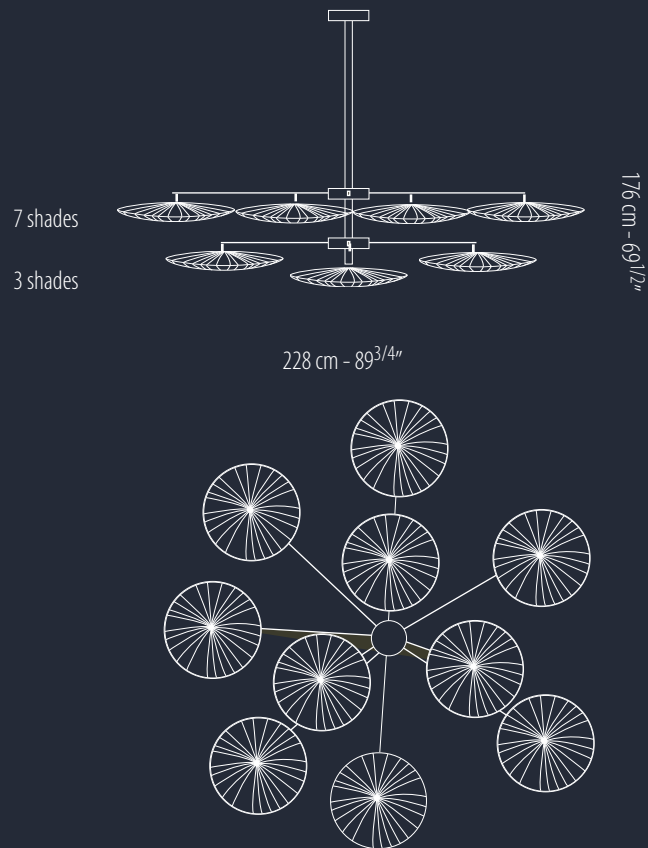

# SUNSA

21 shades

Sunsa is a large scale chandelier, with 21 illuminating shades suspended on brushed chrome plated metal arms in 4 layers: 3 shades above, 8 shades below, 7 shades underneath and 3 shades at the bottom. Weight bearing installation necessary. Shades diameter available: 60 cm - 24" or 76 cm - 30". Total length of the central pole should not exceed 600cm - 230". Each shade is lit with: 60 cm - 24": 2 x 16 W  
76 cm - 30": 3x 16 W

# SUNSA

10 shades

Sunsa with 10 illuminating shades suspended on brushed chrome plated metal arms in 2 layers: 7 shades above, 3 shades below.

Weight bearing installation necessary.

Shades diameter available: 60cm - 24" or 76cm - 30".

Total length of the central pole should not exceed 600cm - 230".

Each shade is lit with: 60 cm - 24": 2 x 16 W

76 cm - 30": 3 x 16 W