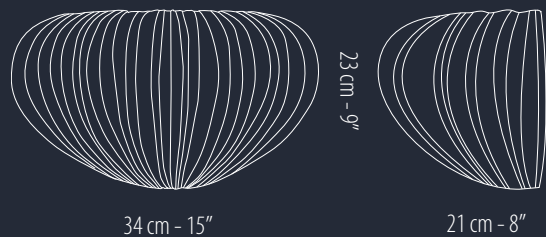

MARO

Wall Fixture