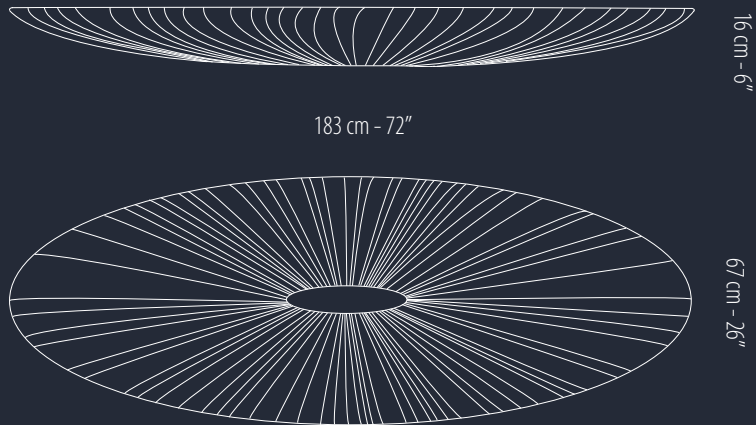

LIANA

Wall / Ceiling Fixture

220V Model

Cool or warm white compact fluorescent EL bulbs,
CE Classified, 10 x E27 socket, 23 W max.

110V Model

Cool or warm white compact fluorescent EL bulbs,
UL Approved, 10x E26 socket, 23 W max.