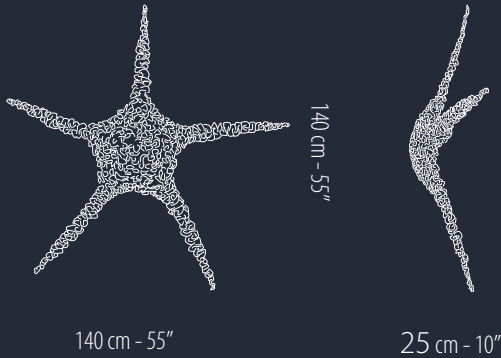

STARLIGHT 140

Wall or Ceiling Lamp

220V Model

Cool or warm white compact fluorescent EL bulbs,,

CE Classified, E27 socket, 2 x15W max.

Power supply from center,

110V Model

Cool or warm white compact fluorescent EL bulbs,

UL Approved, E26 socket, 2x15W max.