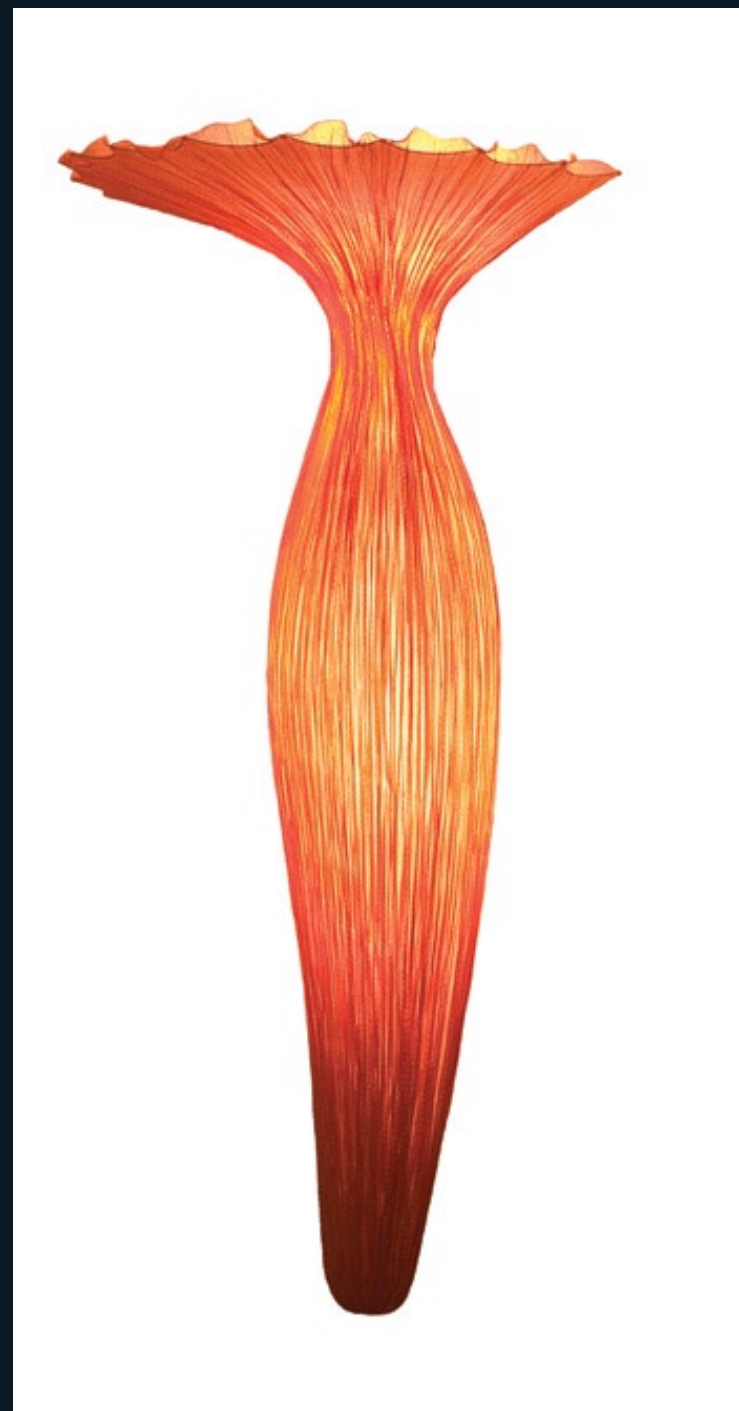

SMALLER EVENING GLORY

Wall Lamp

50 cm - 20"

100 cm - 79"

213 cm - 84"

220V Model

Cool or warm white compact fluorescent EL bulbs,
CE Classified, E27 socket, 2 x 55 W Dulux L.

110V Model

Cool or warm white compact fluorescent EL bulbs,
UL Approved, E26 socket, 10x25W max.