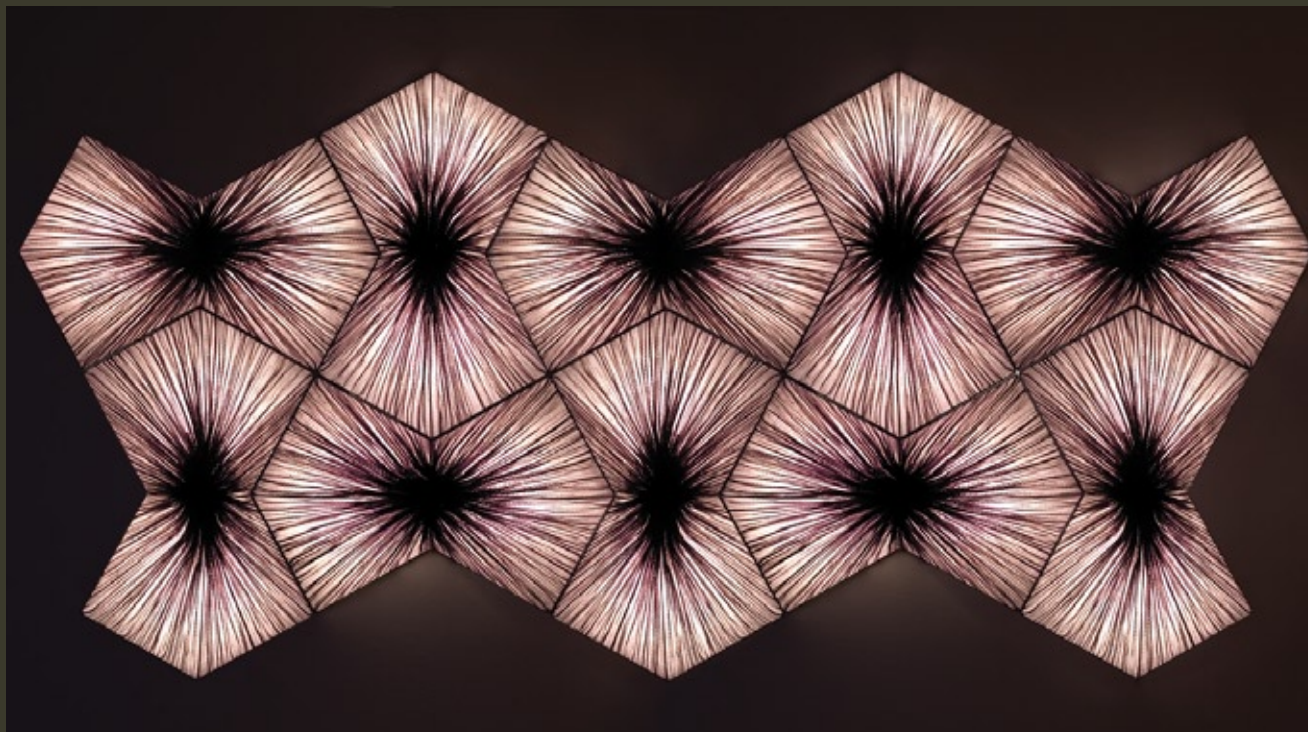

MAE WEST

Wall / Ceiling Tiles

Each shade is lit with
2 x 36W Dulux F