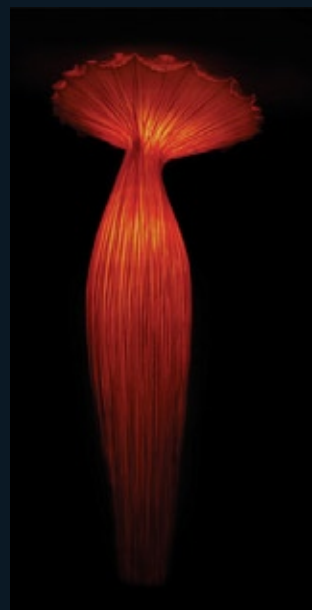

# MORNING GLORY

Floor Lamp

213 cm - 84"

∅ 105 cm - 41"

∅ 22.5 cm - 8.8"