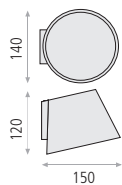

FRIDA

Frida

Plaster/Methacrylate-Escayola/Metacrilato

Matt white-Blanco mate

16/3300 LED 6W 540lm 3200K CRI>80 PCB

A33001B