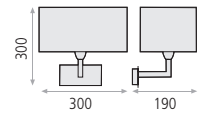

Carlo

Metal/Cotton-Metal/Algodón

Satin nickel-Níquel satinado

16/780

1xE27

A167801NMS

Shade measures: 190(H) X 300 X 140
Medidas pantalla: