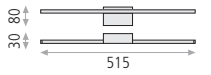

YEI

Yei IP44

Metal-Metal
Chrome-Cromo

16/3391-35 LED 8W 760lm 3200K CRI>80 PCB

A33911C

16/3391-50 LED 12W 1140lm 3200K CRI>80 PCB

A33912C

16/3391-65 LED 16W 1520lm 3200K CRI>80 PCB

A33913C