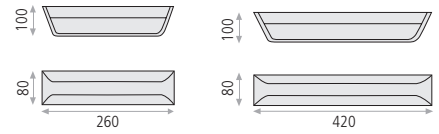

LUCA

Luca

Metal-Metal
White-Blanco

16/3423-26 LED 10,5W 1100lm 3200K CRI>80 PCB
A3423100B

16/3423-42 LED 21W 2200lm 3200K CRI>80 PCB
A3423200B