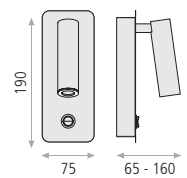

ARON

Aron
Metal-Metal

16/3240 LED 3W 315lm 3200K CRI>80 PCB

Satin nickel-Níquel satinado A32401NS

Textured black-Negro texturado A32401N