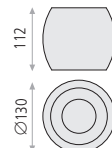

Metal-Metal