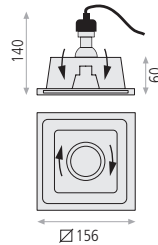

Plaster/Escayola
White-Blanco

3411/15 **1xGU10 LED**

P34111B

Recessed Empotrable Cutting hole Agujero corte Bulb not included Bombilla no incluida **Ø160 mm**