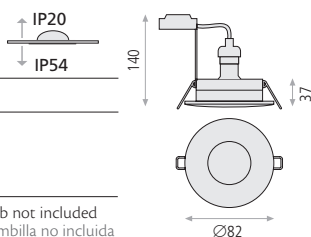

HERA

Hera IP54

Metal/Glass-Metal/Cristal

3554 1xGU10 LED

White-Blanco P35541B

Chrome-Cromo P35541C

Satin Nickel-Níquel Satinado P35541NS

Recessed Empotrable

Cutting hole Agujero corte Ø70 mm.

Bulb not included Bombilla no incluida