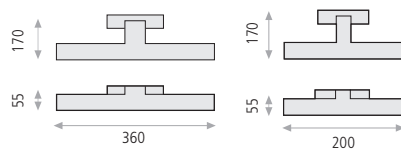

NEUS

Neus

Metal/Methacrylate-Metal/Metacrilato
Textured white-Blanco texturado

16/3017-20 LED 10.5W 1100lm 3200K CRI>80 PCB

A301710B

16/3017-36 LED 21W 2200lm 3200K CRI>80 PCB

A301730B