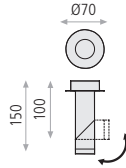

NUI
Wall

Metal/Acrylic-Metal/Acrílico
Textured white-Blanco Texturado

Built in Driver
Driver Integrado

4115/B1 LED 5W 400lm 3200K CRI>80 PCB

R4115B10B

Surface
Superficie