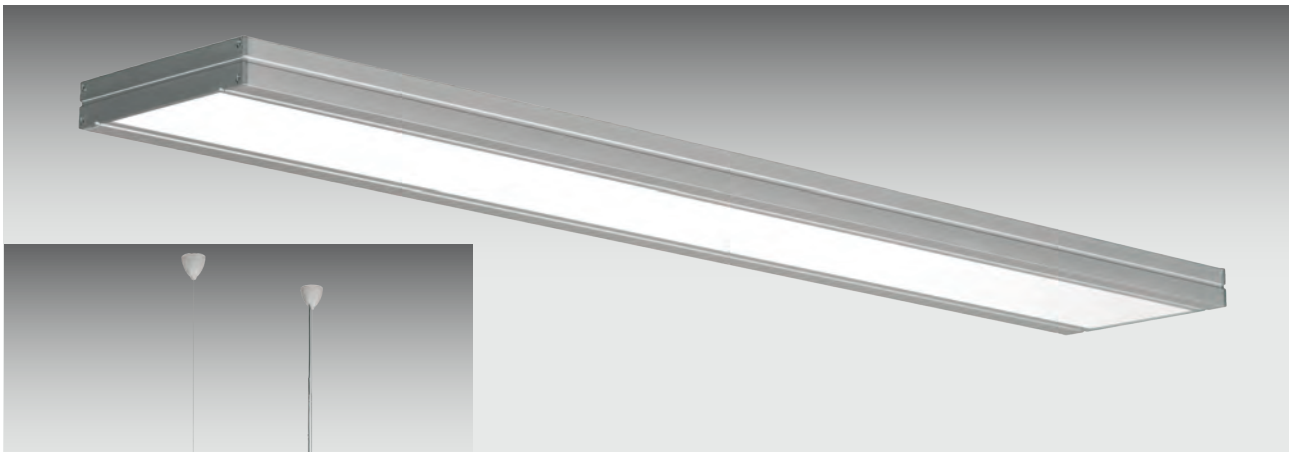

OMAR

Omar Col.

Aluminium/Acrylic-Aluminio/Acrilico

Silver-Plata

Tube included-Tubo incluido

1020 Col. T5-2x54W

FC10203AL

1020 Col. LED T5-2x16W 3200lm 6500K CRI>80

C102012AL

Tube included-Tubo incluido

Omar

Aluminium/Acrylic-Aluminio/Acrilico

Silver-Plata

Tube included-Tubo incluido

1020 T5-2x54W

F10203AL

1020 LED T5-2x16W 3200lm 6500K CRI>80

P102012AL

Tube included-Tubo incluido