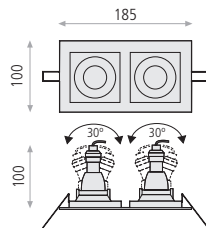

SAN Recessed

Metal-Metal
White-Blanco

3679/2 **2xGU10 LED**

P36792B

Recessed
Empotrable

Cutting hole
Agujero corte
 90 mm
170 mm

Bulb not included
Bombilla no incluida