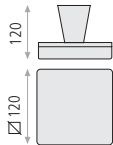

DEKA Surface

Aluminium/Acrylic-Aluminio/Acrílico
Textured white-Blanco texturado

3431/12 LED 8W 640lm 3200K CRI>80 PCB

P343110B

Surface
Superficie