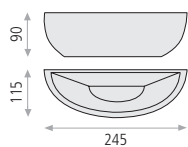

LOTTO

Lotto

Plaster-Escayola

Matt white-Blanco mate

16/3357 1xE14

A33571B