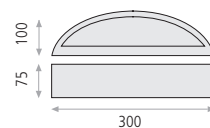

ALBA

Alba

Plaster-Escayola
Matt white-Blanco mate

16/3386-30 1xE14

A33861B

16/3386-53 2xE14

A33863B