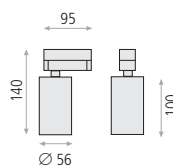

TRIFÁSICO
UNIVERSAL

4 PISTAS
4 WIRE TRACKLIGHT

Aluminium-Aluminio

3764/6 **1xGU10 LED**

Textured White-Blanco Texturado T37640B

Textured Black-Negro Texturado T37640N

Surface Superficie Tilting & rotating Basculante y rotatorio Bulb not included Bombilla no incluida