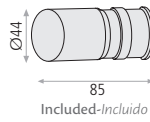

MIURA Recessed

Aluminium-Aluminio
Textured White-Blanco Texturado

Driver Included
Driver Incluido **CREE**

16/3765 **LED 3W 245lm 3000K CRI>80** PCB

E376510B

Recessed
Empotrable

Cutting hole $\varnothing$ 44 mm.
Agujero corte