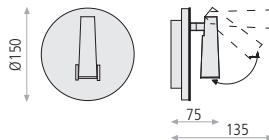

Panau **LED 6W 750lm** PCB
Metal/Methacrylate-Metal/Metacrilato **LED 3W 315lm** PCB
16/3660 **3200K CRI>80**
Satin nickel-Niquel satinado A36600NS
Textured white-Blanco texturado A36600B