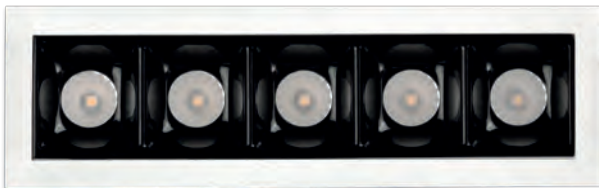

TANGO Recessed

Aluminium-Aluminio Driver Included Driver Incluido **OSRAM**
White/Black-Blanco/Negro PCB

3768/15 **LED 10W 900lm 3000K CRI 90**

E376810B

Recessed
Empotrable

Cutting hole 37 mm
Agujero corte 140 mm

Aluminium-Aluminio Driver Included Driver Incluido **OSRAM**
White/Black-Blanco/Negro PCB

3768/28 **LED 20W 1800lm 3000K CRI 90**

E376820B

Recessed
Empotrable

Cutting hole 37 mm
Agujero corte 273 mm