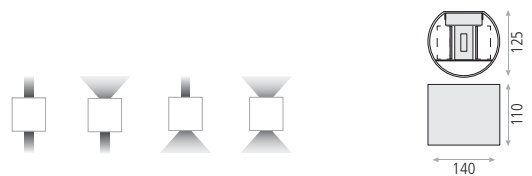

KOWA

Kowa IP54

Aluminium-Aluminio

16/2033 LED 2x5W 850lm 3000K CRI>80 COB

Textured White-Blanco Texturado A203310B

Textured Black-Negro Texturado A203310N