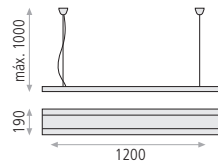

OMAR

Omar Col.

Aluminium/Acrylic-Aluminio/Acrilico

Silver-Plata

Tube included-Tubo incluido

1020 Col. T5-2x54W

FC10203AL

1020 Col. LED T5-2x16W 3200lm 6500K CRI>80

C102012AL

Tube included-Tubo incluido

Omar

Aluminium/Acrylic-Aluminio/Acrilico

Silver-Plata

Tube included-Tubo incluido

1020 T5-2x54W

F10203AL

1020 LED T5-2x16W 3200lm 6500K CRI>80

P102012AL

Tube included-Tubo incluido