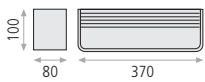

ICON

Icon

Metal/Methacrylate-Metal/Metacrilato
Textured white-Blanco texturado

16/3089-10 **LED 8,5W 890lm 3200K CRI>80** PCB

ON-OFF	TRIAC	DALI/PUSH
A308910B	A308910BDT	A308910BDP

16/3089-20 **LED 10,5W 1100lm 3200K CRI>80** PCB

ON-OFF	TRIAC	DALI/PUSH
A308920B	A308920BDT	A308920BDP

16/3089-36 **LED 21W 2200lm 3200K CRI>80** PCB

ON-OFF	TRIAC	DALI/PUSH
A308930B	A308930BDT	A308930BDP