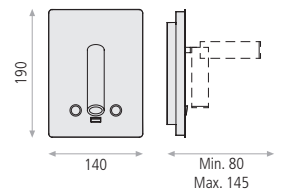

MANAT

Manat LED 12W 970lm PCB
Metal/Methacrylate-Metal/Metacrilato LED 3W 315lm PCB

16/3568 **3200K CRI>80**

Satin nickel-Níquel satinado A35680NS

Textured white-Blanco texturado A35680B

USB output: 5V-0.7A

DISPONIBLE CON CABLE
AVAILABLE WITH CABLE

Manat (Cable) LED 12W 970lm PCB
Metal/Methacrylate-Metal/Metacrilato LED 3W 315lm PCB

16/3568 **3200K CRI>80**

Satin nickel-Níquel satinado A356810NSCE

Textured white-Blanco texturado A356810BCE

USB output: 5V-0.7A

Fabric wire & plug-Cable textil y enchufe