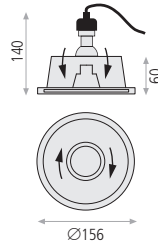

Plaster/Escayola
White-Blanco

3410/15 **1xGU10 LED**

P34101B

Recessed Empotrable Cutting hole Agujero corte Bulb not included Bombilla no incluida **Ø160mm.**