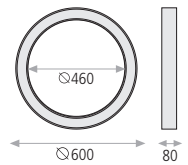

ALISO

Suspension
See pag. 213

Aliso

Metal/Acrylic-Metal/Acrylic

Textured white-Blanco texturado

3742/60 Pla. LED 55W 4600lm 3200K CRI>80 PCB

P374290B