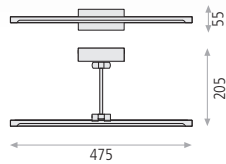

DARIO

Dario

Metal-Metal

16/3795 LED 9W 720lm 3000K CRI>80 PCB

Satin nickel-Niquel satinado A379510NS

Antique brass-Cuero A379510U

ADÁN

Adán

Metal-Metal

16/3413 LED 6W 530lm 3200K CRI>80 PCB

Satin nickel-Niquel satinado A341310NS

Antique brass-Cuero A341310U