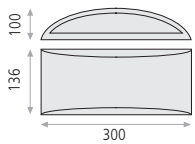

DANA

Dana

Plaster-Escayola
Matt white-Blanco mate

16/3387 **1xE14**

A33871B