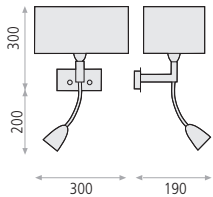

BANDIT

Bandit

Metal/Cotton-Metal/Algodón

Satin nickel-Níquel satinado

16/784 1xE27+GU10 LED

A167841NMS

Shade measures: 190(H) X 300 X 140
Medidas pantalla:

Bulbs not included-Bombillas no incluidas