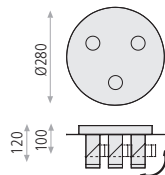

Ceiling

Metal/Acrylic-Metal/Acrílico
Textured white-Blanco Texturado

Built in Driver
Driver Integrado

4115/P3 LED 15W 1200lm 3200K CRI>80 PCB

R4115P30B

Surface
Superficie