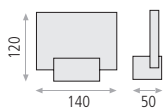

ALAN

Alan

Metal/Methacrylate-Metal/Metacrilato
Satin nickel-Níquel satinado

16/737 LED 2W 315lm 3200K CRI>80 PCB

A167371NMS