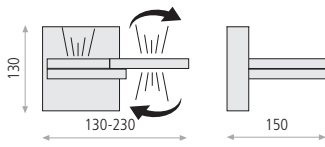

BELO

Belo

Metal-Metal
Textured white-Blanco texturado

16/3641-12 LED 10W 895lm 3000K CRI>80 PCB

A364110B