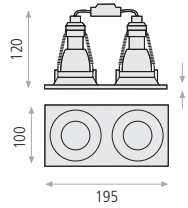

WAKA Recessed

Aluminium-Aluminio
Textured white-Blanco texturado

3725/20 **2xGU10 LED**

P37252B

Recessed
Empotrable

Cutting hole
Agujero corte

Bulb not included
Bombilla no incluida

90 mm
185 mm