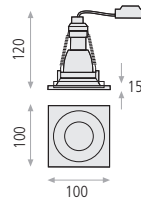

## KUBA Recessed

Aluminium-Aluminio  
Textured white-Blanco texturado

**3726/10**  **1xGU10 LED**

P37261B

 Recessed  
Empotrable

 Cutting hole  
Agujero corte

 Bulb not included  
Bombilla no incluida

 Ø 70 mm.