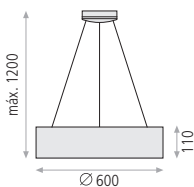

Dilga

Metal/Acrylic-Metal/Acrílico

3450/60 Col. **LED 48W 3730lm 3200K CRI>80** PCB

	ON-OFF	TRIAC
Textured White/Opal <i>Blanco texturado/Opal</i>	C345020B	C345020BDT
Textured Black/Opal <i>Negro texturado/Opal</i>	C345020N	C345020NDT