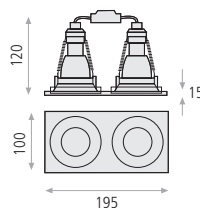

KUBA Recessed

Aluminium-Aluminio
Textured white-Blanco texturado

3726/20 **2xGU10 LED**

P37262B

Recessed
Empotrable

Cutting hole
Agujero corte

Bulb not included
Bombilla no incluida

90 mm
185 mm