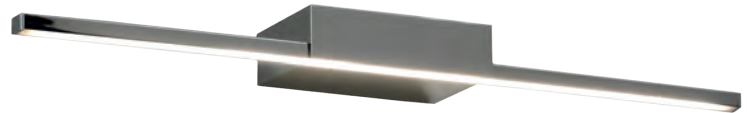

YEI

Yei IP44

Metal-Metal
Chrome-Cromo

16/3391-35 LED 8W 760lm 3200K CRI>80 PCB

A33911C

16/3391-50 LED 12W 1140lm 3200K CRI>80 PCB

A33912C

16/3391-65 LED 16W 1520lm 3200K CRI>80 PCB

A33913C