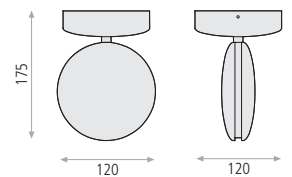

SPECTRA

Spectra IP54

Aluminium-Aluminio
White-Blanco

3731/12 LED 7W 770lm 3200K CRI>80 PCB

P37310B