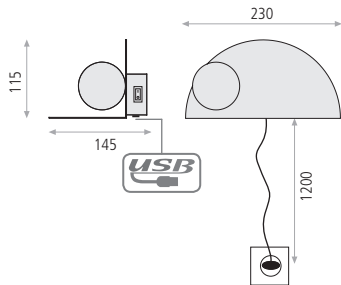

Candy

Metal/Methacrylate-Metal/Metacrilato
Textured white-Blanco texturado

16/3698 LED 5W 404lm 3200K CRI>80 PCB

A36980B

USB output: 5V-2.5A

Candy (Cable)

Metal/Methacrylate-Metal/Metacrilato
Textured white-Blanco texturado

16/3698 LED 5W 404lm 3200K CRI>80 PCB

A36980BCE

USB output: 5V-2.5A Fabric wire & plug-Cable textil y enchufe