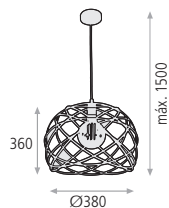

Bellona

Metal-Metal
Black-Negro

3711/38		1xE27
C371151N		

Bulb not included-Bombilla no incluida