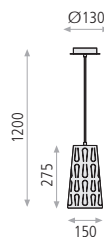

Sent
Metal-Metal
Textured White-Blanco Texturado
3692/15 Ⓟ **1xE27**
C36921B