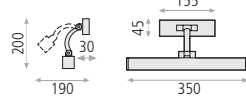

BOSTON

Boston

Metal-Metal

16/752-35 LED 4W 440lm 3200K CRI>80 PCB

Satin nickel-Níquel satinado A167521NMS

Antique brass-Cuero A167521U