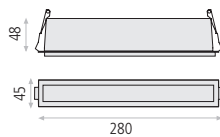

Metal/Acrylic-Metal/Acrílico
White/Sanded-Blanco/Arenado

Driver Included
Driver Incluido

3690/28 IP43 **LED 20W 1600lm 3000K CRI>80** PCB

P369020B

Recessed
Empotrable

Cutting hole 35 mm
Agujero corte 270 mm