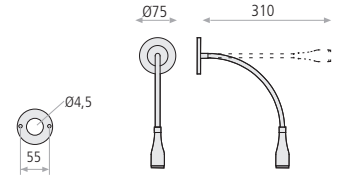

LANDA

Landa

Metal/Methacrylate-Metal/Metacrilato

16/3666 LED 3W 315lm 3200K CRI>80

Satin nickel-Niquel satinado A36661NMS

Antique brass-Cuero A36661U

Recessed-Empotrable

Cutting hole
Agujero corte Ø45 mm