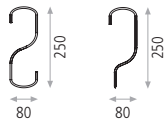

NIGHT

ACCESSORIES INCLUDED
ACCESORIOS INCLUIDOS