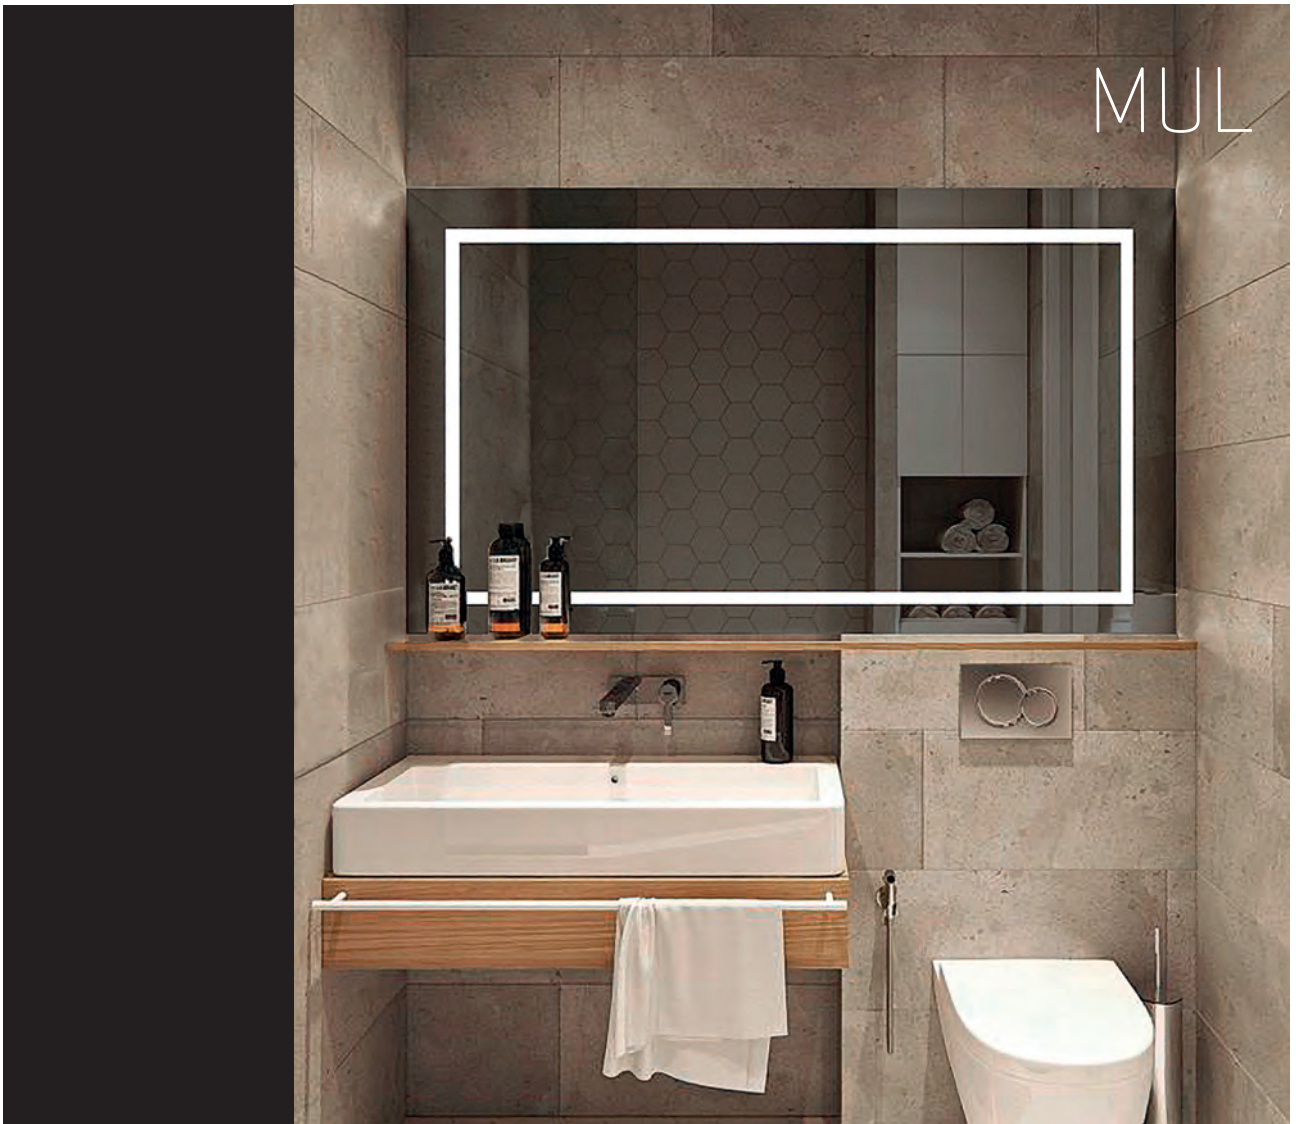

MUL

Mul IP44
Metal/Glass-Metal/Cristal
White/Mirror-Blanco/Espejo

Ref.	Measures/Medidas	W	Lum	° Kelvin	COD.	CRI	Fixing/Fijaciones
16/300-80 	H770x770x44	⊕4xT8 18W	/	/	A163000ES	80	
	H700x800x30	41W	3539	3000	A163000LB		
				4000	A163001LB		
16/300-110 	H700x1100x30	51W	4443	3000	A1630020LB		
				4000	A1630021LB		

Customise it
Personalízalo
(see pag. 200)