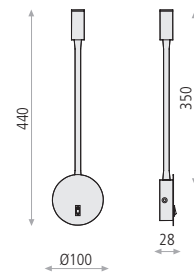

Lyon

Metal/Methacrylate-Metal/Metacrilato

16/3699 LED 3W 315lm 3200K CRI>80 PCB

Textured White-Blanco texturado A36991B

Textured Black-Negro texturado A36991N