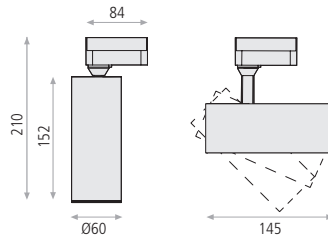

ISQUIA Spot for Track/Foco para carril

Aluminium-Aluminio

4117/6 LED 13W 1200lm 3000K CRI 95 COB

Textured White-Blanco texturado R411710B

Textured Black-Negro texturado R411710N

Surface Superficie

CREE

4 PISTAS

4 WIRE TRACKLIGHT

ISQUIA Spot for Track/Foco para carril