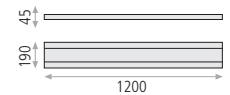

OMAR

Omar Col.

Aluminium/Acrylic-Aluminio/Acrilico

Silver-Plata

Tube included-Tubo incluido

1020 Col. T5-2x54W

FC10203AL

1020 Col. LED T5-2x16W 3200lm 6500K CRI>80

C102012AL

Tube included-Tubo incluido

Omar

Aluminium/Acrylic-Aluminio/Acrilico

Silver-Plata

Tube included-Tubo incluido

1020 T5-2x54W

F10203AL

1020 LED T5-2x16W 3200lm 6500K CRI>80

P102012AL

Tube included-Tubo incluido