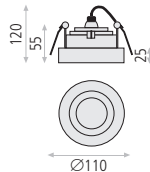

Plaster-Escayola
Cement-Cemento

3750/10

1xGU10 LED

White-Blanco

P37501B

Beige-Beige

P37501BE

Recessed
Empotrable

Cutting hole
Agujero corte
 Ø 90 mm.

Bulb not included
Bombilla no incluida