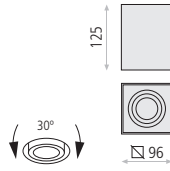

## CARRE Surface

Aluminium-Aluminio  
Textured White-Blanco texturado

3762/10  1xGU10 LED

P376210B

 Surface Superficie  Tilting Basculante  30° *Bulb not included Bombilla no incluida*