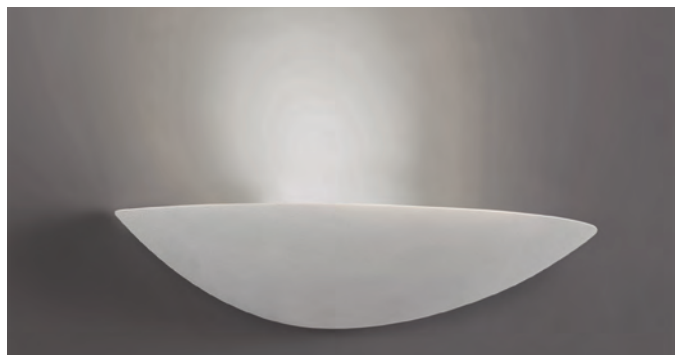

## Buton

Metal-Metal  
Textured white-Blanco texturado

16/3695  LED 10W 808lm 3200K CRI>80 

A36950B