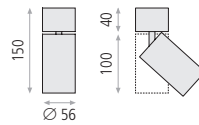

Aluminium-Aluminio

3764/6 **1xGU10 LED**

Textured White-Blanco Texturado F37640B

Textured Black-Negro Texturado F37640N

Surface Superficie Tilting & rotating Basculante y rotatorio Bulb not included Bombilla no incluida

ZOOM Wall