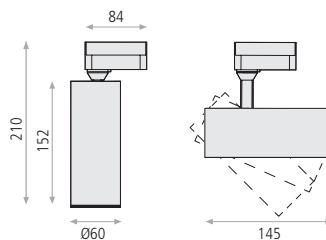

Aluminium-Aluminio

4116/5 1xGU10 LED

Textured White-Blanco texturado R41161B

Textured Black-Negro texturado R41161N

Surface Superficie Bulb not included Bombilla no incluida

4 PISTAS

4 WIRE TRACKLIGHT