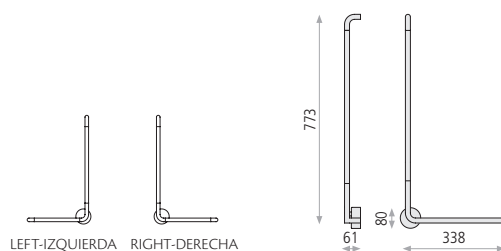

TUBUS

By Nacho Timón

Tubus IP44

Metal-Metal
Chrome-Cromo

16/3801 LED 6W 600lm 3000K CRI>80 PCB

A380110CDER

A380110CIZQ