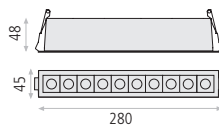

TANGO Recessed

Aluminium-Aluminio Driver Included Driver Incluido **OSRAM**
White/Black-Blanco/Negro PCB

3768/15 **LED 10W 900lm 3000K CRI 90**

E376810B

Recessed
Empotrable

Cutting hole 37 mm
Agujero corte 140 mm

Aluminium-Aluminio Driver Included Driver Incluido **OSRAM**
White/Black-Blanco/Negro PCB

3768/28 **LED 20W 1800lm 3000K CRI 90**

E376820B

Recessed
Empotrable

Cutting hole 37 mm
Agujero corte 273 mm