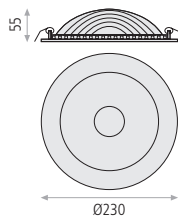

Aluminium-Aluminio
Textured White-Blanco Texturado

3533/23 LED 24W 1244lm CRI>80 PCB

3200K P353330B

4200K P353331B

Recessed
Empotrable

Cutting hole Ø205 mm.