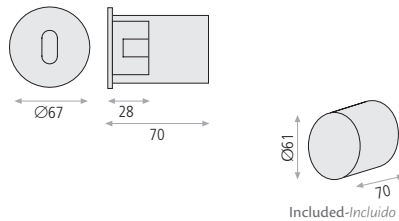

PAUL Recessed

Aluminium-Aluminio
White-Blanco

Driver Included
Driver incluido

16/3578 **LED 3W 290lm 3200K CRI>80** PCB

A357810B

Recessed
Empotrable

Cutting hole $\varnothing$ 61mm.
Agujero corte

EDGAR Recessed