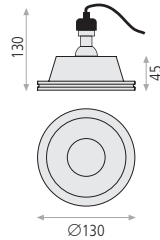

YOTA Recessed

Plaster/Escayola
White-Blanco

3408/13 **1xGU10 LED**

P34081B

Recessed Empotrable Cutting hole Agujero corte Bulb not included Bombilla no incluida **Ø133 mm.**