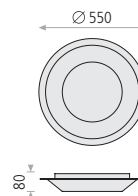

Halo

Metal/Glass-Metal/Cristal

3724/52 Col. LED 36W 3064 lm CRI>80 PCB

Textured White/Sanded	2700K	C372479BL
Blanco Texturado/Arenado	3200K	C372470BL
Satin Nickel/Sanded	2700K	C372479NSL
Niquel Satinado/Arenado	3200K	C372470NSL