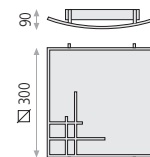

Quatro

Metal/Glass-Metal/Cristal
Forge/Opal-Forja/Opal

3721/30 2xE27

P37214F