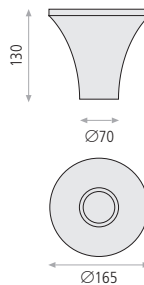

VANIA Surface

Plaster/Escayola
White-Blanco

3358/13 **1xGU10 LED**

P33582B

Surface *Bulb not included*
Superficie *Bombilla no incluida*