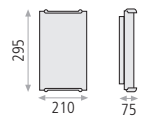

AKIL

Akil
Metal/Glass-Metal/Cristal
Opal/Chrome-Opal/Cromo
16/511 **1xE27**
A165111T