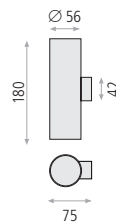

Aluminium-Aluminio

16/3764-18 **2xGU10 LED**

Textured White-Blanco Texturado A37640B

Textured Black-Negro Texturado A37640N

Surface Superficie Bulb not included Bombilla no incluida

ZOOM Track