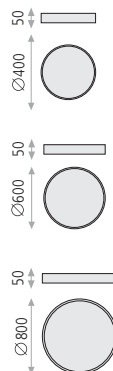

London

Metal/Acrylic-Metal/Acrílico

3760/40 LED 22W 1460lm 3000K CRI>80 PCB [ ] [ ] [ ] [ ] [ ] [ ]

Textured white/Opal P376040B
Blanco texturado/Opal

Textured black/Opal P376040N
Negro texturado/Opal

3760/60 LED 42W 2790lm 3000K CRI>80 PCB [ ] [ ] [ ] [ ] [ ] [ ]

Textured white/Opal P376060B
Blanco texturado/Opal

Textured black/Opal P376060N
Negro texturado/Opal

3760/80 LED 72W 4780lm 3000K CRI>80 PCB [ ] [ ] [ ] [ ] [ ] [ ]

Textured white/Opal P376080B
Blanco texturado/Opal

Textured black/Opal P376080N
Negro texturado/Opal