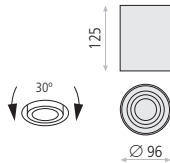

CARRE Surface

Aluminium-Aluminio
Textured White-Blanco texturado

3762/10 1xGU10 LED

P376210B

Surface Superficie Tilting Basculante 30° *Bulb not included Bombilla no incluida*

SIMA Surface

Aluminium-Aluminio
Textured White-Blanco texturado

3763/10 1xGU10 LED

P376310B

Surface Superficie Tilting Basculante 30° *Bulb not included Bombilla no incluida*