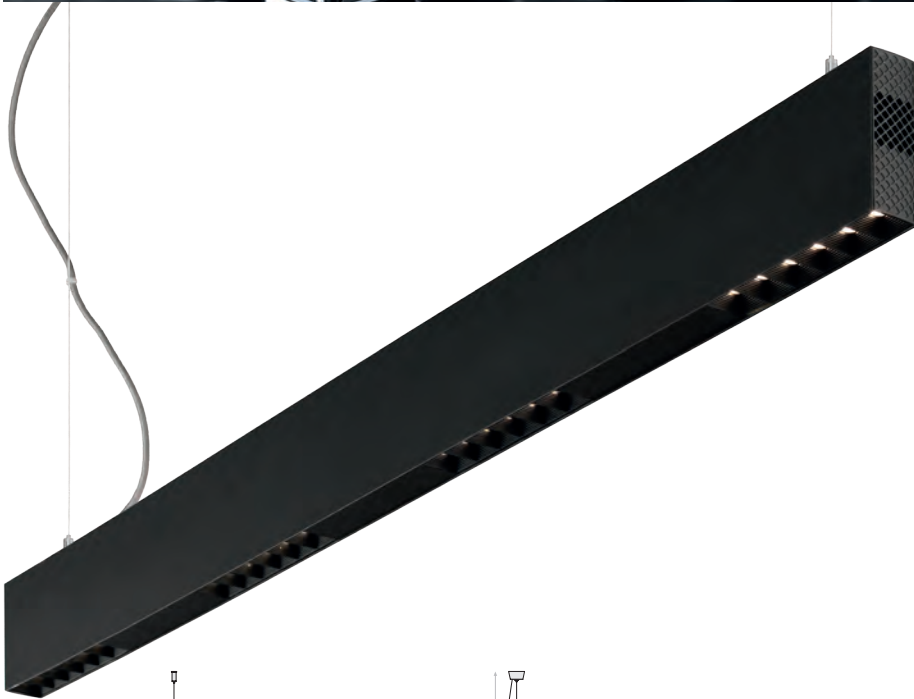

TANGO

Aluminium-Aluminio
Textured black-Negro Texturado

3768/111 LED 30W+15W 2700lm+1300lm 3000K CRI 90 PCB

C376810N

Surface Superficie 48°

OSRAM