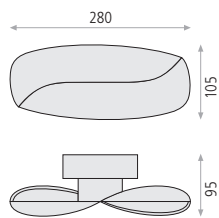

NORMA

Norma

Metal/Methacrylate-Metal/Metacrilato
Textured white-Blanco texturado

16/3546 LED 12W 840lm 3200K CRI>80 PCB

A354610B