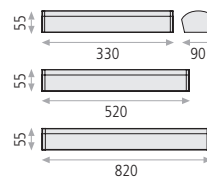

## Clock

Metal-Metal

Textured white-Blanco texturado

16/3571 LED 12W 860lm 3200K CRI>80 PCB

A357110B

ALDO

**Aldo IP44**

Metal/Acrylic-Metal/Acrylic  
Chrome-Cromo