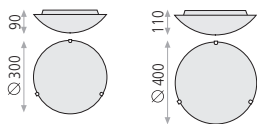

Kali

Metal/Glass-Metal/Cristal
Opal/Chrome-Opal/Cromo

412/30 2xE27

P04124OP

412/30 LED 14W 1220lm 3000K CRI>80 PCB

P041240OPL

412/40 2xE27

P04125OP

412/40 LED 20W 1750lm 3000K CRI>80 PCB

P041250OPL