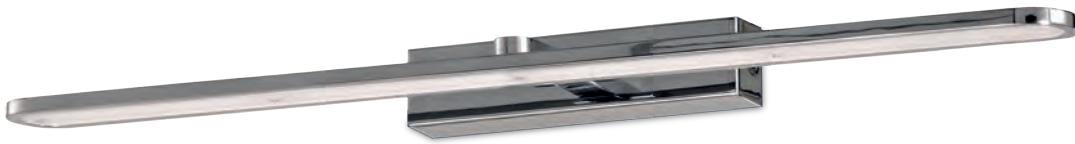

## Ilma IP44

Metal-Metal  
Chrome-Cromo

16/3184-38  LED 12W 1320lm 3200K CRI>80 PCB   
A31841C

16/3184-74  LED 24W 2640lm 3200K CRI>80 PCB   
A31842C