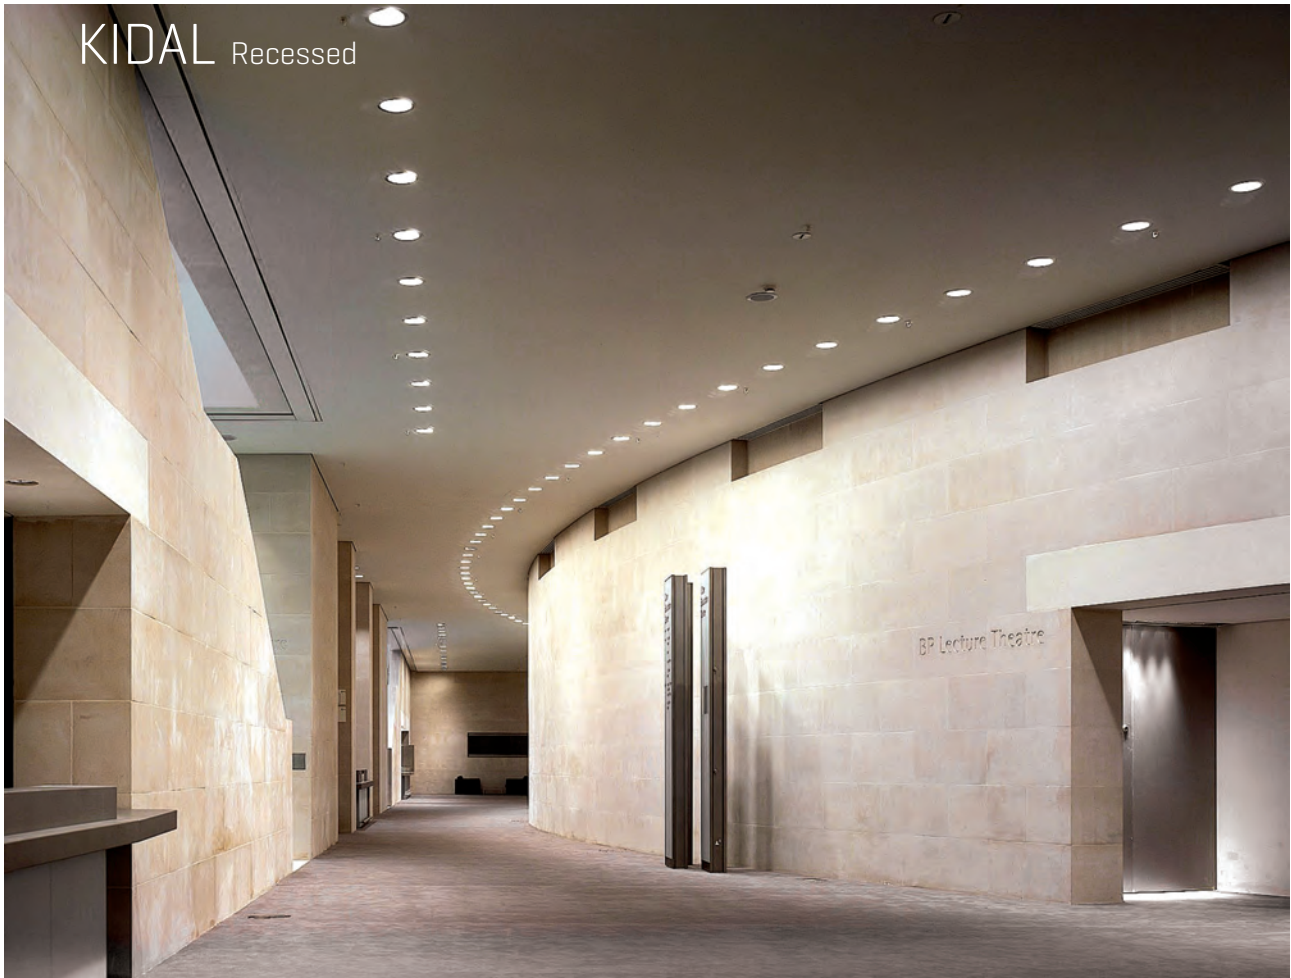

EINAR Recessed

Aluminium-Aluminio  
Textured white-Blanco texturado

**3558/8**  **1xGU10 LED**

P35581B

 Recessed  
Empotrable

 Cutting hole  
Agujero corte  
Ø 70 mm.

*Bulb not included*  
*Bombilla no incluida*