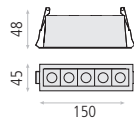

TANGO Recessed

Aluminium-Aluminio Driver Included Driver Incluido **OSRAM**
White/Black-Blanco/Negro PCB

3768/15 **LED 10W 900lm 3000K CRI 90**

E376810B

Recessed
Empotrable

Cutting hole 37 mm
Agujero corte 140 mm

Aluminium-Aluminio Driver Included Driver Incluido **OSRAM**
White/Black-Blanco/Negro PCB

3768/28 **LED 20W 1800lm 3000K CRI 90**

E376820B

Recessed
Empotrable

Cutting hole 37 mm
Agujero corte 273 mm