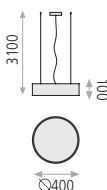

PENDANT LAMP / COLGANTE

Isia
Metal/Acrylic-Metal/Acrílico

3453/40 Col. LED 40W 3660lm CRI>80 PCB [ ]

	ON/OFF-TRIAC	DALI/PUSH
Textured White/Opal Blanco texturado/Opal	3200K C345340BDT	C345340BDP
	4200K C345341BDT	C345341BDP
Textured Black/Opal Negro texturado/Opal	3200K C345340NDT	C345340NDP
	4200K C345341NDT	C345341NDP
Technical Gold/Opal Oro técnico/Opal	3200K C345340OTDT	C345340OTDP
	4200K C345341OTDT	C345341OTDP

Isia
Metal/Acrylic-Metal/Acrílico

3453/80 Col. LED 88W 8440lm CRI>80 PCB [ ]

	ON/OFF-TRIAC	DALI/PUSH
Textured White/Opal Blanco texturado/Opal	3200K C345380BDT	C345380BDP
	4200K C345381BDT	C345381BDP
Textured Black/Opal Negro texturado/Opal	3200K C345380NDT	C345380NDP
	4200K C345381NDT	C345381NDP
Technical Gold/Opal Oro técnico/Opal	3200K C345380OTDT	C345380OTDP
	4200K C345381OTDT	C345381OTDP