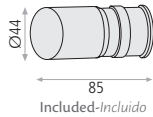

Aluminium-Aluminio
Textured White-Blanco Texturado

Driver Included
Driver Incluido **CREE**

16/3766 **LED 3W 245lm 3000K CRI>80** PCB

E376610B

Recessed
Empotrable

Cutting hole $\varnothing$ 44 mm.
Agujero corte