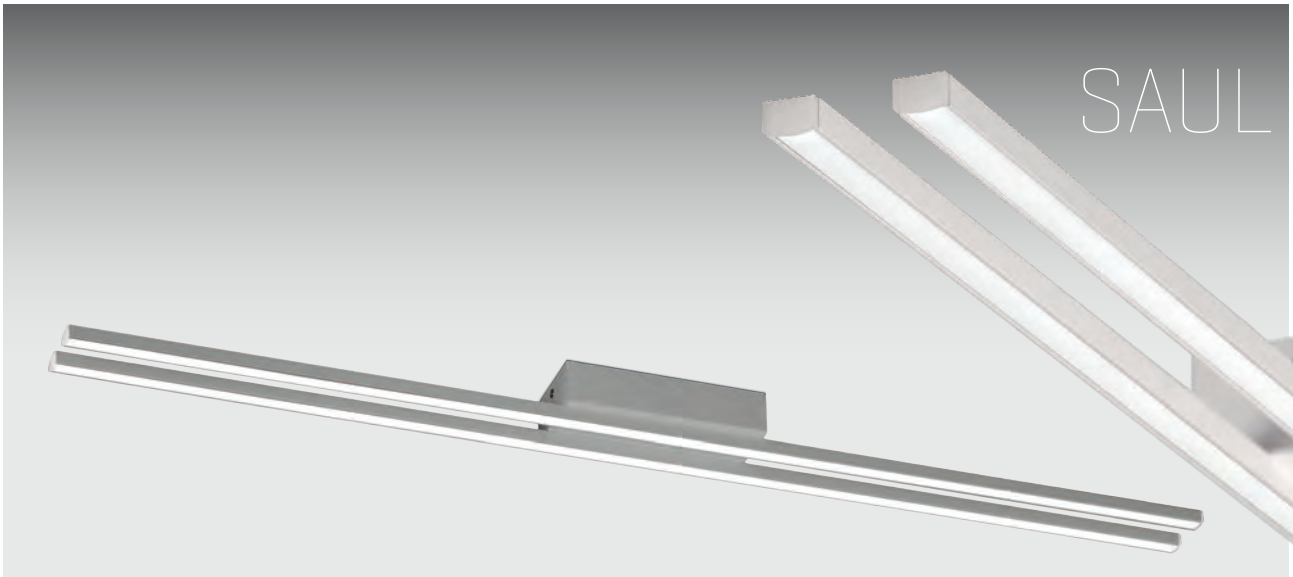

SAUL

Saul

Metal/Methacrylate-Metal/Metacrilato

7113/80 LED 18W 2046lm 3200K CRI>80 PCB

Textured Grey-Gris Texturado F71132GRL

Textured White-Blanco Texturado F71132BL

7113/95 LED 22W 2442lm 3200K CRI>80 PCB

Textured Grey-Gris Texturado F71133GRL

Textured White-Blanco Texturado F71133BL