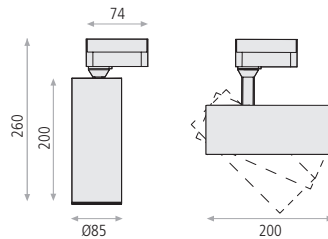

Aluminium-Aluminio

4117/9 LED 27W 2625lm 3000K CRI 95 COB

Textured White-Blanco texturado R411720B

Textured Black-Negro texturado R411720N

Surface Superficie

CREE

4 PISTAS

4 WIRE TRACKLIGHT

BUDELLI Spot for Track/Foco para carril GU10