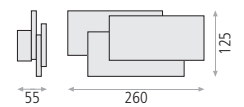

# BASTRA

**Bastra**

Metal-Metal  
Textured White-Blanco Texturado

16/3752  LED 12W 960lm 3000K CRI>80 PCB 

A375210B