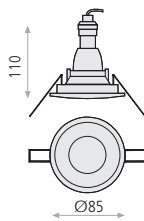

Metal-Metal  
White-Blanco

**3679/2**  **2xGU10 LED**

P36792B

 Recessed  
Empotrable

Cutting hole  
Agujero corte  
 90 mm  
170 mm

Bulb not included  
Bombilla no incluida

NORK Recessed

Metal-Metal  
White-Blanco