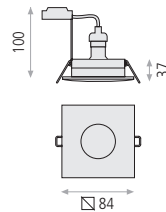

FOTSY Recessed

Metal/Glass-Metal/Cristal

3555 IP54 **1xGU10 LED**

Chrome-Cromo P35551C

Satin Nickel-Níquel Satinado P35551NS

Recessed
Empotrable

Cutting hole Ø70 mm.
Agujero corte
Bulb not included
Bombilla no incluida