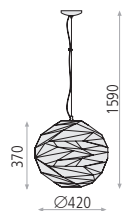

Esfera

Metal-Metal

3738/42 1xE27

White-Blanco C37386B

Grey-Gris C37386GR