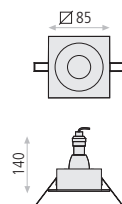

VELT Recessed

Aluminium-Aluminio
White-Blanco

3678/9 IP64 **1xGU10 LED**

P36781B

Recessed
Empotrable

Cutting hole
Agujero corte
 Ø 72 mm.

IP20
IP64

Bulb not included
Bombilla no incluida