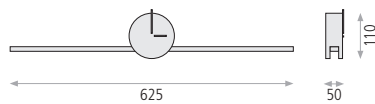

Tempo IP44

Metal-Metal
Chrome-Cromo

16/3776 LED 12W 1140lm 3000K CRI>80 PCB
A377610C