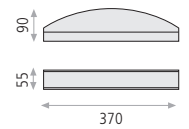

IRENE

Irene

Metal/Acrylic-Metal/Acrylic

White Textured-Blanco texturado

16/3624 ☐ LED 12W 1000lm 3200K CRI>80 PCB ☐

A362410B