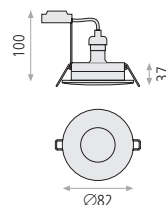

HERA Recessed

Metal/Glass-Metal/Cristal

3554 IP54 **1xGU10 LED**

White-Blanco P35541B

Chrome-Cromo P35541C

Satin Nickel-Níquel Satinado P35541NS

Recessed
Empotrable

Cutting hole Ø70 mm.
Agujero corte
Bulb not included
Bombilla no incluida