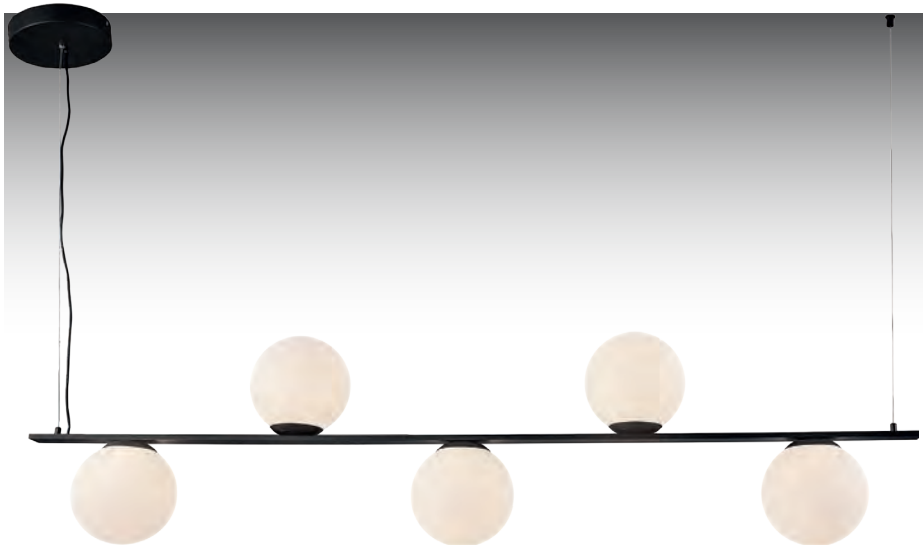

KIN

Kin

Metal-Metal
Opal/Textured Black-Opal/Negro Texturado

8169/5 LED 25W 1850lm 3000K CRI>80 PCB

C816950N

Kin

Metal-Metal
Opal/Textured Black-Opal/Negro Texturado

8169/6 LED 30W 2220lm 3000K CRI>80 PCB

C816960N