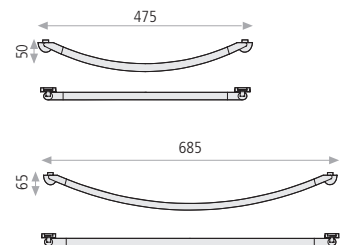

FLOW

Flow IP44

Metal/Methacrylate-Metal/Metacrilato
Chrome-Cromo

16/3672-45 LED 10W 800lm 4000K CRI>80 PCB

A367211C

16/3672-66 LED 15W 1200lm 4000K CRI>80 PCB

A367221C