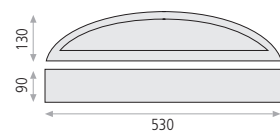

ALBA

Alba

Plaster-Escayola
Matt white-Blanco mate

16/3386-30 1xE14

A33861B

16/3386-53 2xE14

A33863B