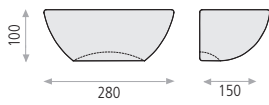

ANKARA

Ankara

Cement/Glass-Cemento/Cristal

16/3684 **1xE14**

Stone cement A36841B
Cemento piedra

Anthracite cement A36841N
Cemento antracita