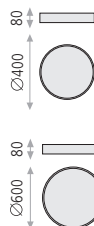

Minsk

Metal/Acrylic-Metal/Acrílico

3758/40 **LED 22W 1460lm 3000K CRI>80** PCB

Textured white/Opal P375840B
Blanco texturado/Opal

Textured black/Opal P375840N
Negro texturado/Opal

3758/60 **LED 42W 2790lm 3000K CRI>80** PCB

Textured white/Opal P375860B
Blanco texturado/Opal

Textured black/Opal P375860N
Negro texturado/Opal