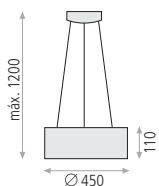

DILGA

Dilga

Metal/Acrylic-Metal/Acrílico

3450/45 Col. **LED 27W 2100lm 3200K CRI>80** PCB

	ON-OFF	TRIAC
Textured White/Opal <i>Blanco texturado/Opal</i>	C345010B	C345010BDT
Textured Black/Opal <i>Negro texturado/Opal</i>	C345010N	C345010NDT