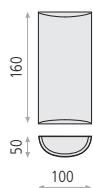

AXEL

Axel

Plaster/Glass-Escayola/Cristal

Matt white-Blanco mate

16/3299 LED 6W 600lm 3200K CRI>80 PCB

A32991B