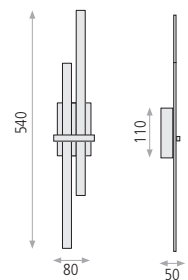

Shadow

Metal-Metal

16/3796 LED 12W 930lm 3000K CRI>80 PCB

Textured White-Blanco Texturado A379610B

Textured Black-Negro Texturado A379610N