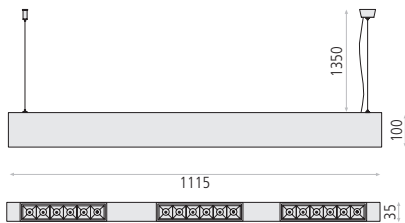

TANGO

Aluminium-Aluminio
Textured black-Negro Texturado

3768/111 LED 30W+15W 2700lm+1300lm 3000K CRI 90 PCB

C376810N

Surface Superficie 48°

OSRAM