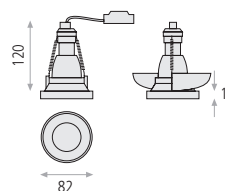

EINAR Recessed

Aluminium-Aluminio
Textured white-Blanco texturado

3558/8 **1xGU10 LED**

P35581B

Recessed
Empotrable

Cutting hole
Agujero corte
Ø 70 mm.

Bulb not included
Bombilla no incluida