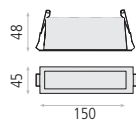

ALEXIA Recessed

Metal/Acrylic-Metal/Acrílico
White/Sanded-Blanco/Arenado

Driver Included
Driver Incluido

3690/15 IP43 **LED 10W 800lm 3000K CRI>80** PCB

P369010B

Recessed
Empotrable

Cutting hole 35 mm
Agujero corte 140 mm