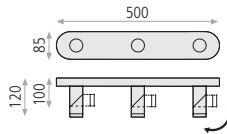

Wall & Ceiling

Metal/Acrylic-Metal/Acrílico
Textured white-Blanco Texturado

Built in Driver
Driver Integrado

4115/R3 LED 15W 1200lm 3200K CRI>80 PCB

R4115R30B

Surface
Superficie