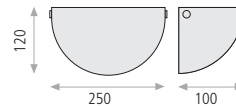

DINA

Dina

Double layer glass-Cristal doble capa
Opal-Opal

16/3071 **1xE27**

A30711OP