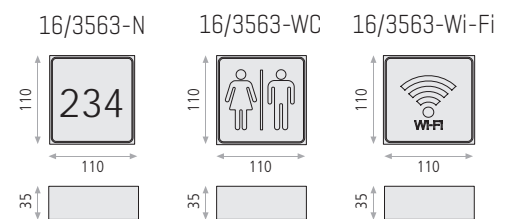

PICTO

CUSTOM PERSONALIZABLE

Minimum order required
Pedido mínimo

Picto

Metal/Methacrylate-Metal/Metacrilato
Aluminium-Aluminio

16/3563 ☐ LED 2W 176lm 3000K CRI>80 PCB ☐

N	A356310AN
WC	A356310AWC
Wi-Fi	A356310AWF