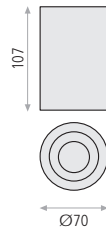

DSETA Surface

Plaster/Escayola
White-Blanco

3406/7 **1xGU10 LED**

P34061B

Surface *Bulb not included*
Superficie *Bombilla no incluida*