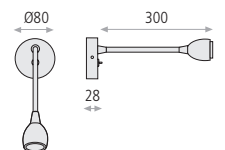

Fer

Metal/Methacrylate-Metal/Metacrilato

16/739 LED 3W 315lm 3200K CRI>80

Satin nickel-Niquel satinado A167391NMS

Antique brass-Cuero A167391U