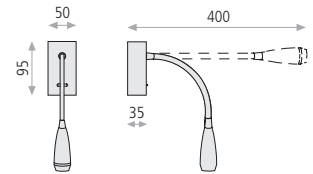

CLICK

Clik

Metal-Metal

16/3736 LED 3W 300lm 3200K CRI>80

Bronze-Bronce A373610U

Mat nickel-Níquel mate A373610NS

CRAFT

Craft

Metal-Metal

16/3737 LED 3W 300lm 3200K CRI>80

Bronze-Bronce A373710U

Mat nickel-Níquel mate A373710NS