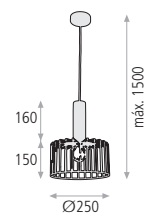

ULAWA

Ulawa

Metal-Metal
Black-Negro

3712/35 1xE27

C3712S1N

Bulb not included-Bombilla no incluida