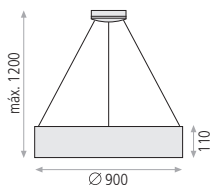

Dilga

Metal/Acrylic-Metal/Acrílico

3450/90 Col. **LED 126W 9800lm 3200K CRI>80** PCB

	ON-OFF	TRIAC
Textured White/Opal <i>Blanco texturado/Opal</i>	C345040B	C345040BDT
Textured Black/Opal <i>Negro texturado/Opal</i>	C345040N	C345040NDT