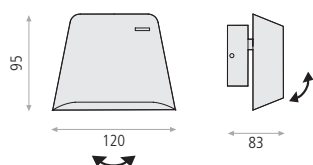

BIAK

Biak

Metal-Metal

16/3720 LED 6W 485lm 3200K CRI>80 PCB

Textured white-Blanco texturado A372010B

Textured black-Negro texturado A372010N