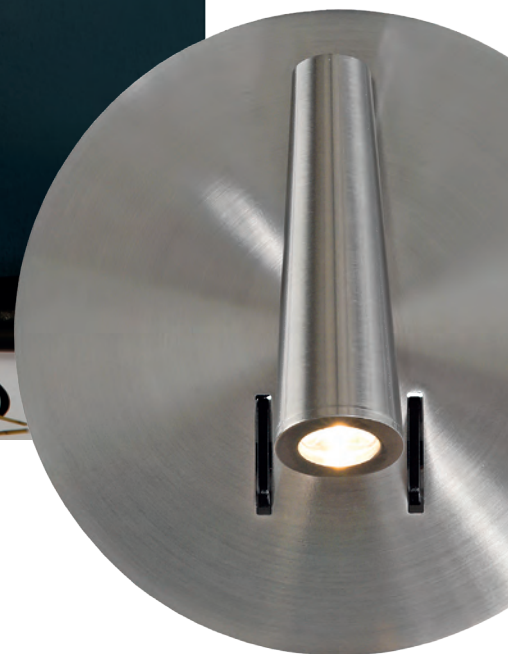

PANAU

Panau **LED 6W 750lm** PCB
Metal/Methacrylate-Metal/Metacrilato **LED 3W 315lm** PCB
16/3660 **3200K CRI>80**
Satin nickel-Niquel satinado A36600NS
Textured white-Blanco texturado A36600B