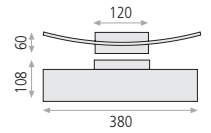

PLUMA

Pluma

Metal-Metal

Textured white-Blanco texturado

16/3268-40 ☐ LED 12W 1320lm 3200K CRI>80 PCB ☐

ON-OFF	TRIAC	DALI/PUSH
A32682B	A32682BDT	A32682BDP