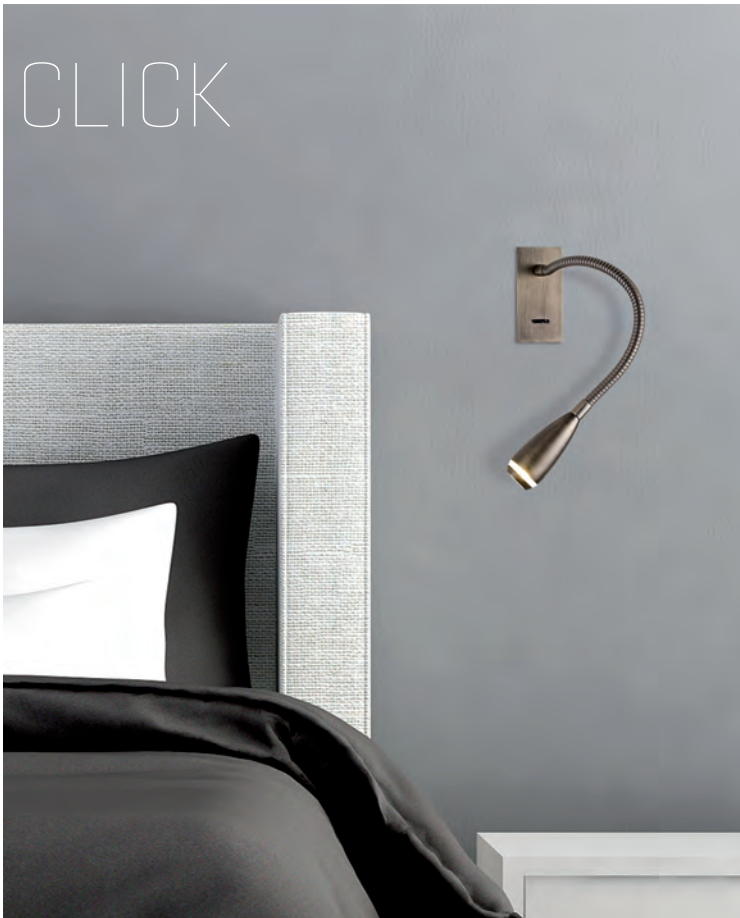

CLICK

Clik

Metal-Metal

16/3736 LED 3W 300lm 3200K CRI>80

Bronze-Bronce A373610U

Mat nickel-Níquel mate A373610NS

CRAFT

Craft

Metal-Metal

16/3737 LED 3W 300lm 3200K CRI>80

Bronze-Bronce A373710U

Mat nickel-Níquel mate A373710NS