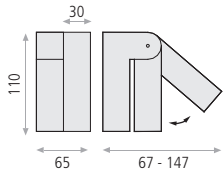

CELSIO

Celso

Metal-Metal
Textured white-Blanco texturado

16/3415 LED 3W 315lm 3200K CRI>80 PCB

A341510B