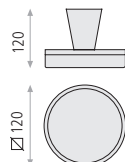

KAYU Surface

Aluminium/Acrylic-Aluminio/Acrílico
Textured white-Blanco texturado

3430/12 LED 8W 640lm 3200K CRI>80 PCB

P343010B

Surface
Superficie