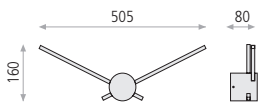

CLOCK

Clock

Metal-Metal

Textured white-Blanco texturado

16/3571 LED 12W 860lm 3200K CRI>80 PCB

A357110B