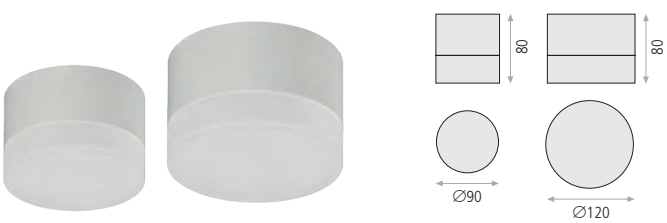

Aluminium/Acrylic-Aluminio/Acrílico
Textured White-Blanco Texturado

3541/9 **LED 8W 640lm 3200K CRI>80** PCB

ON-OFF TRIAC DALI/PUSH

P354110B P354110BDT P354110BDP

3541/12 **LED 12W 900lm 3200K CRI>80** PCB

ON-OFF TRIAC DALI/PUSH

P354120B P354120BDT P354120BDP