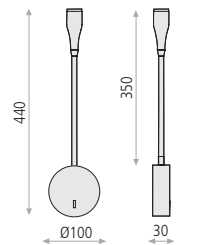

MICRON

Micron

Metal/Methacrylate-Metal/Metacrilato

16/3667 LED 3W 315lm 3200K CRI>80

Satin nickel-Niquel satinado A36671NMS

Antique brass-Cuero A36671U