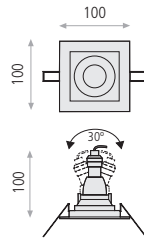

SAN Recessed

Metal-Metal
White-Blanco

3679/1 **1xGU10 LED**

P36791B

Recessed
Empotrable

Cutting hole
Agujero corte
 90 mm
90 mm

Bulb not included
Bombilla no incluida