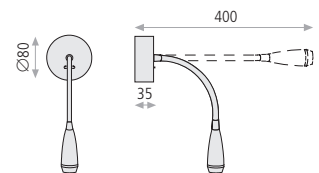

Craft

Metal-Metal

16/3737 LED 3W 300lm 3200K CRI>80

Bronze-Bronce A373710U

Mat nickel-Níquel mate A373710NS