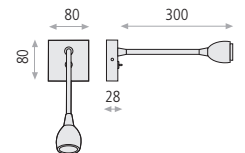

Flex

Metal/Methacrylate-Metal/Metacrilato

16/736 LED 3W 315lm 3200K CRI>80

Satin nickel-Niquel satinado A167361NMS

Antique brass-Cuero A167361U