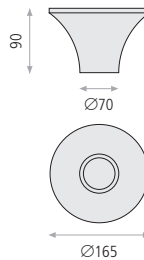

VANIA Surface

Plaster/Escayola
White-Blanco

3358/9 **1xGU10 LED**

P33581B

Surface *Bulb not included*
Superficie *Bombilla no incluida*