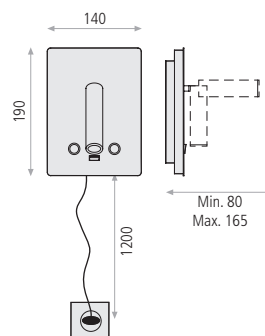

Manat LED 12W 970lm PCB
Metal/Methacrylate-Metal/Metacrilato LED 3W 315lm PCB

16/3568 **3200K CRI>80**

Satin nickel-Níquel satinado A35680NS

Textured white-Blanco texturado A35680B

USB output: 5V-0.7A

DISPONIBLE CON CABLE
AVAILABLE WITH CABLE