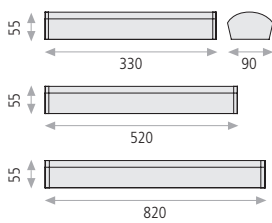

ALDO

Aldo IP44

Metal/Acrylic-Metal/Acrílico
Chrome-Croma

16/3432-32 ☐ LED 12W 775lm CRI>80 PCB ☐

3200K A343210C

4200K A343211C

16/3432-52 ☐ LED 20W 1270lm CRI>80 PCB ☐

3200K A343220C

4200K A343221C

16/3432-82 ☐ LED 30W 2100lm CRI>80 PCB ☐

3200K A343230C

4200K A343231C