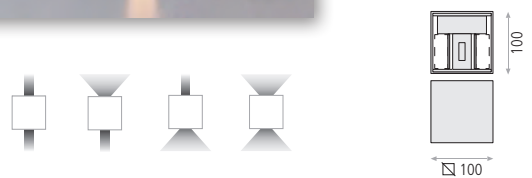

KENDO

Kendo IP54

Aluminium-Aluminio

16/2032 LED 2x5W 850lm 3000K CRI>80 COB

Textured White-Blanco Texturado A203210B

Textured Black-Negro Texturado A203210N