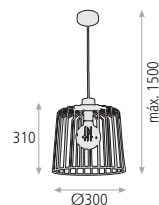

TAO

Tao

Metal-Metal
Black-Negro

3713/32 1xE27

C371341N

Bulb not included-Bombilla no incluida