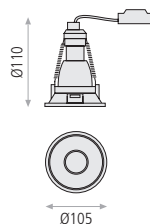

Metal-Metal

3688 1xGU10 LED

Textured White-Blanco Texturado P36881B

Textured Black-Negro Texturado P36881N

- Recessed Empotrable
- Cutting hole Agujero corte Ø 100mm.
- Bulb not included Bombilla no incluida