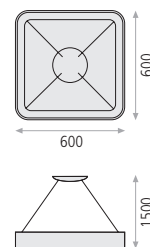

Kyoto

Metal/Methacrylate-Metal//Metacrilato
Textured White-Blanco Texturado

3587/60Col. LED 36W 2700lm 3200K CRI>80 PCB

ON-OFF TRIAC

C358720B

C358720BDT