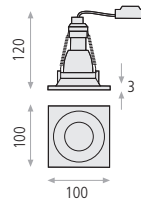

WAKA Recessed

Aluminium-Aluminio
Textured white-Blanco texturado

3725/10 **1xGU10 LED**

P37251B

Recessed
Empotrable

Cutting hole
Agujero corte

Bulb not included
Bombilla no incluida

Ø 70 mm.