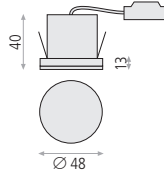

MIURA Recessed

Aluminium-Aluminio
Textured White-Blanco Texturado

Driver Included
Driver Incluido **CREE**

16/3765 **LED 3W 245lm 3000K CRI>80** PCB

E376510B

Recessed
Empotrable

Cutting hole $\varnothing$ 44 mm.
Agujero corte