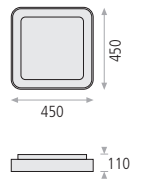

Suspension
See pag. 211

Kyoto

Metal/Methacrylate-Metal/Metacrilato
Textured White-Blanco Texturado

3587/45 LED 28W 2100lm 3200K CRI>80 PCB

P358710B