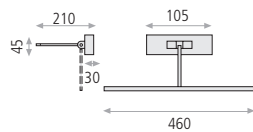

DARIO

Dario

Metal-Metal

16/3795 LED 9W 720lm 3000K CRI>80 PCB

Satin nickel-Niquel satinado A379510NS

Antique brass-Cuero A379510U

ADÁN

Adán

Metal-Metal

16/3413 LED 6W 530lm 3200K CRI>80 PCB

Satin nickel-Niquel satinado A341310NS

Antique brass-Cuero A341310U