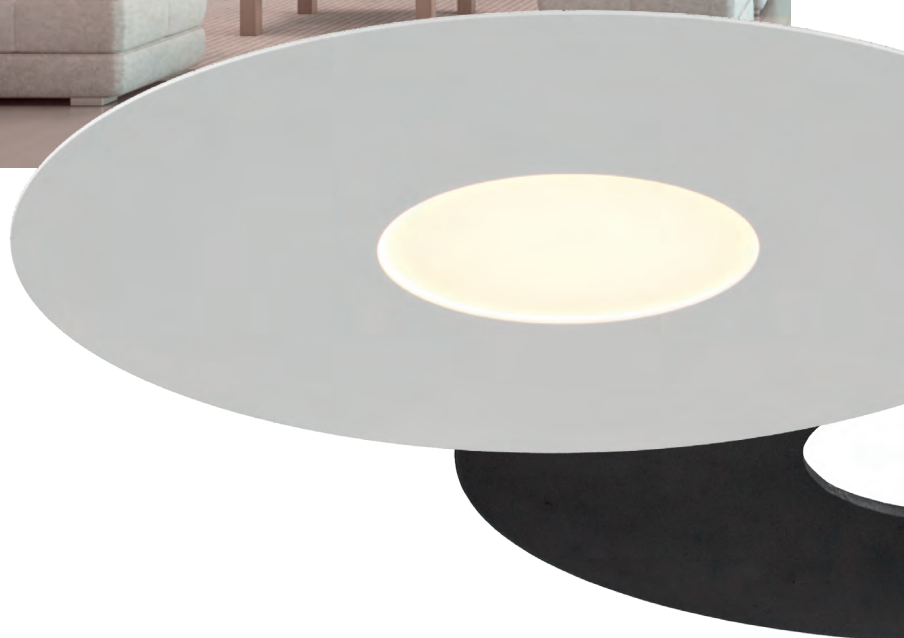

UFO

Ufo

Metal/Methacrylate-Metal/Metacrilato

3773/50 LED 26W 2300lm 3000K CRI>80 PCB

Textured White-Blanco Texturado P377310BDT

Textured Black-Negro Texturado P377310NDT