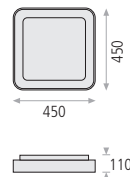

KYOTO

Kyoto

Metal/Methacrylate-Metal//Metacrilato
Textured White-Blanco Texturado

3587/45 LED 28W 2100lm 3200K CRI>80 PCB

P358710B