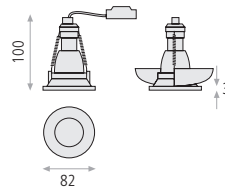

Aluminium-Aluminio
Textured white-Blanco texturado

3557/8 **1xGU10 LED**

P35571B

Recessed
Empotrable

Cutting hole
Agujero corte
Ø 70 mm.

Bulb not included
Bombilla no incluida