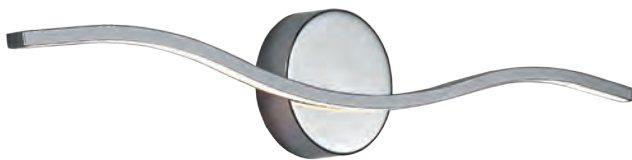

VANILA
By Nacho Timón

Vanila IP44

Metal-Metal
Chrome-Cromo

16/3778 ☐ LED 12W 1140lm 3000K CRI>80 PCB ☐

A377810C