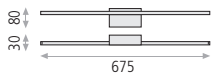

YEI

Yei IP44

Metal-Metal
Chrome-Cromo

16/3391-35 LED 8W 760lm 3200K CRI>80 PCB

A33911C

16/3391-50 LED 12W 1140lm 3200K CRI>80 PCB

A33912C

16/3391-65 LED 16W 1520lm 3200K CRI>80 PCB

A33913C