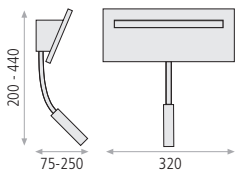

Ariel LED 3W 315lm PCB
Metal-Metal LED 8W 840lm PCB
Textured white-Blanco texturado

16/3421-32 **3200K CRI>80**

A342110B