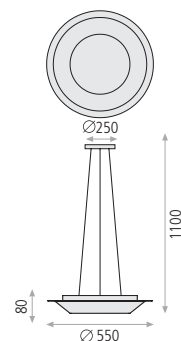

HALO

Halo

Metal/Glass-Metal/Cristal

3724/52 Col. LED 36W 3064 lm CRI>80 PCB

Textured White/Sanded	2700K	C372479BL
Blanco Texturado/Arenado	3200K	C372470BL
Satin Nickel/Sanded	2700K	C372479NSL
Niquel Satinado/Arenado	3200K	C372470NSL

Halo

Metal/Glass-Metal/Cristal

3724/52 LED 36W 3064 lm CRI>80 PCB

Textured White/Sanded	2700K	P372479B
Blanco Texturado/Arenado	3200K	P372470B
Satin Nickel/Sanded	2700K	P372479NSL
Niquel Satinado/Arenado	3200K	P372470NSL