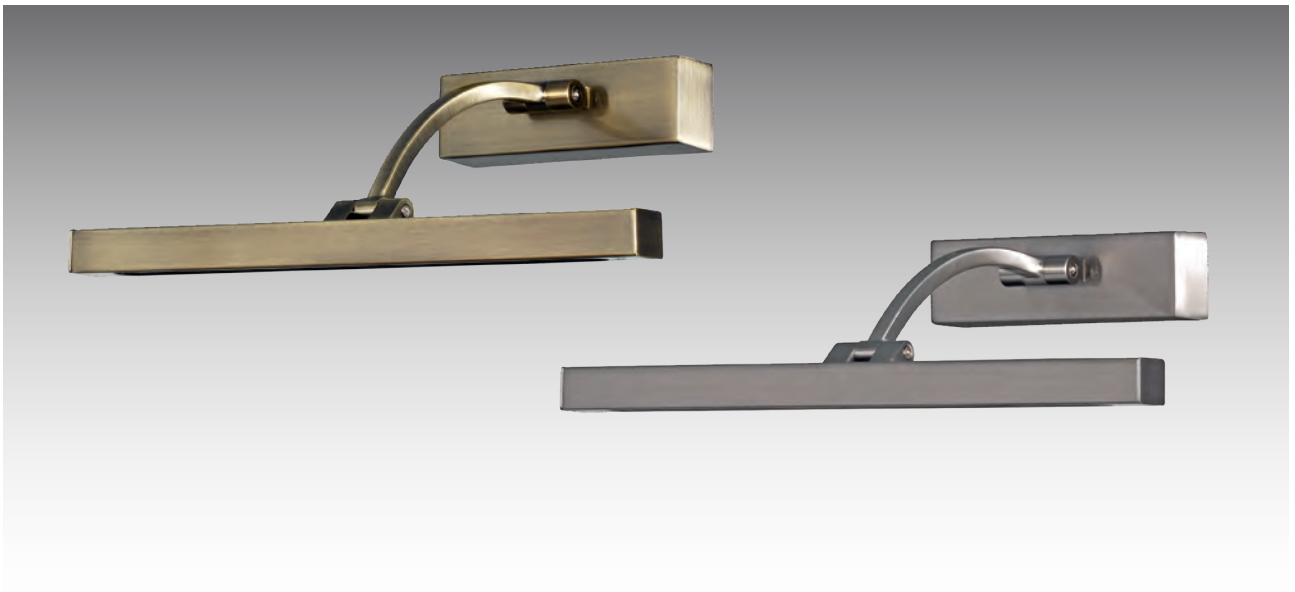

BOSTON

Boston

Metal-Metal

16/752-35 LED 4W 440lm 3200K CRI>80 PCB

Satin nickel-Níquel satinado A167521NMS

Antique brass-Cuero A167521U