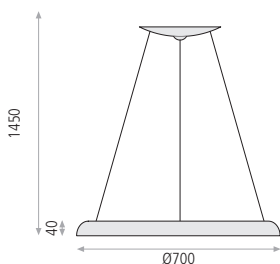

Shiitake

Metal-Metal
Black/Gold -Negro/Oro

PCB

3740/70 Col. LED 50W 4150lm 3200K CRI>80

C3740190NO