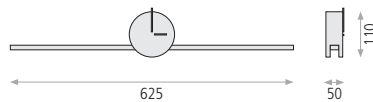

Tempo IP44

Metal-Metal
Chrome-Cromo

16/3776 ☐ LED 12W 1140lm 3000K CRI>80 PCB ☐

A377610C

☒ Battery AA included
Pila AA incluida