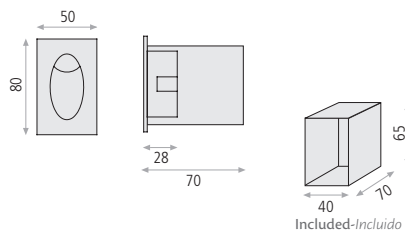

Aluminium-Aluminio
White-Blanco

Driver Included
Driver incluido

16/3577 **LED 3W 290lm 3200K CRI>80** PCB

A357710B

Recessed
Empotrable

Cutting hole 65 mm
Agujero corte 40 mm