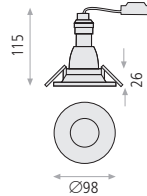

## ANTEA Recessed

Aluminium-Aluminio  
Textured White-Blanco Texturado

**3788**  **1xGU10 LED**

E37880B

 Recessed  
Empotrable

 Cutting hole  
Agujero corte  
Ø 65mm.

*Bulb not included*  
*Bombilla no incluida*