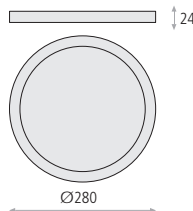

Aluminium/Acrylic-Aluminio/Acrílico
White-Blanco

EPISTAR

3435/28 ☐ LED 24W 1930lm CRI>80 PCB ☐

3000K P343540B
4000K P343541B

☐ Surface Superficie

NEW SIZE