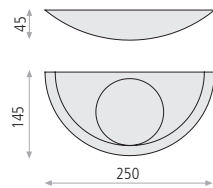

BUTON

Buton

Metal-Metal
Textured white-Blanco texturado

16/3695 LED 10W 808lm 3200K CRI>80

A36950B