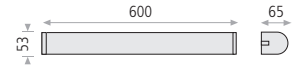

LOIRA

Loira IP44

Aluminium/Acrylic-Aluminio/Acrílico
Opal/Chrome-Opal/Cromo

16/3592 LED 20W 1800lm 4000K CRI>80 PCB

A359211C