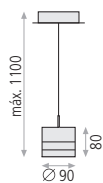

AUSTRAL

Austral

Aluminium/PC-Aluminio/PC
White-Blanco

3455/1 LED 8W 720lm 3200K CRI>80 PCB

C34551012B

Austral

Aluminium/PC-Aluminio/PC
White-Blanco

3455/P4 LED 32W 2880lm 3200K CRI>80 PCB

P34554012B

Austral

Aluminium/PC-Aluminio/PC
White-Blanco

3455/R4 LED 32W 2880lm 3200K CRI>80 PCB

C34554012B