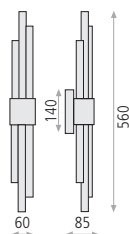

CINQUENTAS

By Nacho Timón

Cinquentas IP44

Acrylic/Metal-Acrylic/Metal
Chrome-Cromo

16/3798-56 LED 12W 1200lm 3000K CRI>80 PCB

A379810C