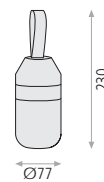

Move It IP44
Silicone/ABS-Silicona/ABS
Opal/Grey-Opal/Gris

8173 LED 2W 180lm 4000K CRI>80 PCB

S81731GR