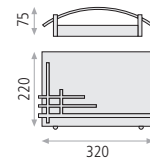

QUATRO

Quatro

Metal/Glass-Metal/Cristal
Forge/Opal-Forja/Opal

16/3721 1xE27

A37211F