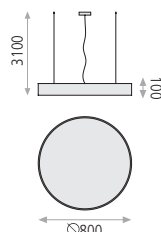

RECESSED / EMPOTRABLE

Isia
Metal/Acrylic-Metal/Acrílico

3453/40 LED 40W 3660lm CRI>80 PCB [ ]

	ON/OFF-TRIAC	DALI/PUSH
Textured White/Opal Blanco texturado/Opal	3200K E345340BDT	P345340BDP
	4200K E345341BDT	P345341BDP
Textured Black/Opal Negro texturado/Opal	3200K E345340NDT	P345340NDP
	4200K E345341NDT	P345341NDP
Technical Gold/Opal Oro técnico/Opal	3200K E345340OTDT	P345340OTDP
	4200K E345341OTDT	P345341OTDP

Recessed Empotrable Cutting hole Agujero de corte $\varnothing$ 400 mm.

Isia
Metal/Acrylic-Metal/Acrílico

3453/60 LED 55W 5250lm CRI>80 PCB [ ]

	ON/OFF-TRIAC	DALI/PUSH
Textured White/Opal Blanco texturado/Opal	3200K E345360BDT	P345360BDP
	4200K E345361BDT	P345361BDP
Textured Black/Opal Negro texturado/Opal	3200K E345360NDT	P345360NDP
	4200K E345361NDT	P345361NDP
Technical Gold/Opal Oro técnico/Opal	3200K E345360OTDT	P345360OTDP
	4200K E345361OTDT	P345361OTDP

Recessed Empotrable Cutting hole Agujero de corte $\varnothing$ 600 mm.

SURFACE / SUPERFICIE

Isia
Metal/Acrylic-Metal/Acrílico

3453/40 LED 40W 3660lm CRI>80 PCB [ ]

	ON/OFF-TRIAC	DALI/PUSH
Textured White/Opal Blanco texturado/Opal	3200K P345340BDT	P345340BDP
	4200K P345341BDT	P345341BDP
Textured Black/Opal Negro texturado/Opal	3200K P345340NDT	P345340NDP
	4200K P345341NDT	P345341NDP
Technical Gold/Opal Oro técnico/Opal	3200K P345340OTDT	P345340OTDP
	4200K P345341OTDT	P345341OTDP