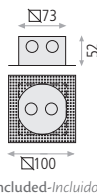

REGAL Recessed

Aluminium-Aluminio
Textured white-Blanco texturado

Driver Included
Driver Incluido **CREE**

16/3767 IP54 **LED 3W 245lm 3000K CRI>80** PCB

E376710B

Recessed
Empotrable

Cutting hole $\varnothing$ 73 mm
Agujero corte