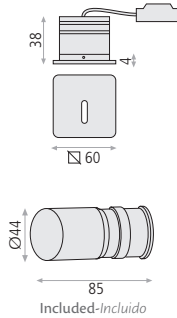

Aluminium-Aluminio
Textured White-Blanco Texturado

Driver Included
Driver Incluido **CREE**

16/3766 **LED 3W 245lm 3000K CRI>80** PCB

E376610B

Recessed
Empotrable

Cutting hole $\varnothing$ 44 mm.
Agujero corte