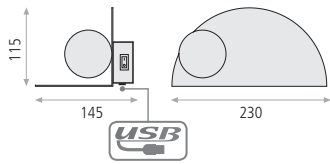

CANDY

Candy

Metal/Methacrylate-Metal/Metacrilato
Textured white-Blanco texturado

16/3698 LED 5W 404lm 3200K CRI>80 PCB

A36980B

USB output: 5V-2.5A

Candy (Cable)

Metal/Methacrylate-Metal/Metacrilato
Textured white-Blanco texturado

16/3698 LED 5W 404lm 3200K CRI>80 PCB

A36980BCE

USB output: 5V-2.5A Fabric wire & plug-Cable textil y enchufe