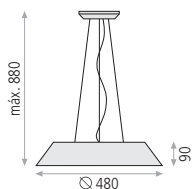

GOYA

Goya

Metal/Acrylic-Metal/Acrílico

5388/48 4xE27

White-Opal/Blanco-Opal

D53885B

5388/48 LED 36W 2480lm 3000K CRI>80 PCB

White-Opal/Blanco-Opal

D538850BL

Goya

Metal/Acrylic-Metal/Acrílico

388/48 4xE27

White-Opal/Blanco-Opal

P03885B

388/48 LED 36W 2480lm 3000K CRI>80 PCB

White-Opal/Blanco-Opal

P038850BL