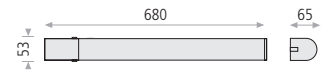

Garona IP44

Aluminium/Acrylic-Aluminio/Acrílico
Opal/Blanco-Opal/Blanco

16/3593 LED 20W 1800lm 4000K CRI>80 PCB

A359311B