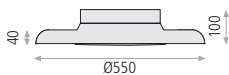

SHIITAKE

Shiitake

Metal-Metal
Black/Gold -Negro/Oro

PCB

3740/70 Col. LED 50W 4150lm 3200K CRI>80

C3740190NO

Shiitake

Metal/Acrylic-Metal/Acrílico
Black/Gold -Negro/Oro

3740/55 LED 60W 4560lm 3200K CRI>80 PCB

P374060NO