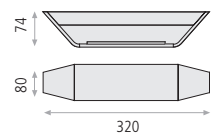

EMMA

Emma

Metal-Metal

Textured white-Blanco texturado

16/3349-32 ☐ LED 12W 1320lm 3200K CRI>80 PCB ☐

A33492B