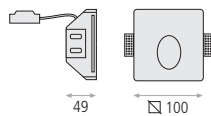

Plaster-Escayola
White-Blanco

Driver Included
Driver incluido

16/3784 **LED 2W 165lm 3000K CRI>80** PCB

E378410B

Recessed
Empotrable
Replaceable LED
LED reemplazable

Cutting hole $\varnothing$ 103 mm
Agujero corte