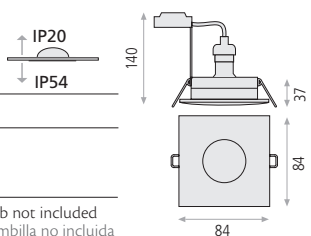

FOTSY

Fotsy IP54

Metal/Glass-Metal/Cristal

3555 1xGU10 LED

Chrome-Cromo P35551C

Satin Nickel-Níquel Satinado P35551NS

Recessed Empotrable

Cutting hole Agujero corte Ø70 mm.

Bulb not included Bombilla no incluida