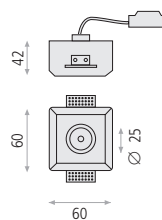

## GAMMA Recessed

Plaster/Escayola  
White-Blanco

**3409/12**  **1xGU10 LED**

P34091B

 Recessed Empotrable  Cutting hole Agujero corte  Bulb not included Bombilla no incluida **Ø123 mm**

POINT Recessed

Plaster/Escayola White-Blanco Driver Included Driver Incluida **CREE**