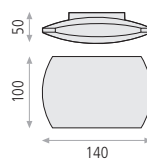

KIRA

Kira IP54

Metal-Metal

Textured white-Blanco texturado

16/3424 LED 6W 660lm 3200K CRI>80 PCB

A342410B