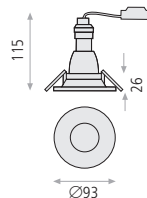

Aluminium-Aluminio
Textured White-Blanco Texturado

3790 **1xGU10 LED**

E37900B

Recessed
Empotrable

Cutting hole
Agujero corte
Ø 65mm.

Bulb not included
Bombilla no incluida