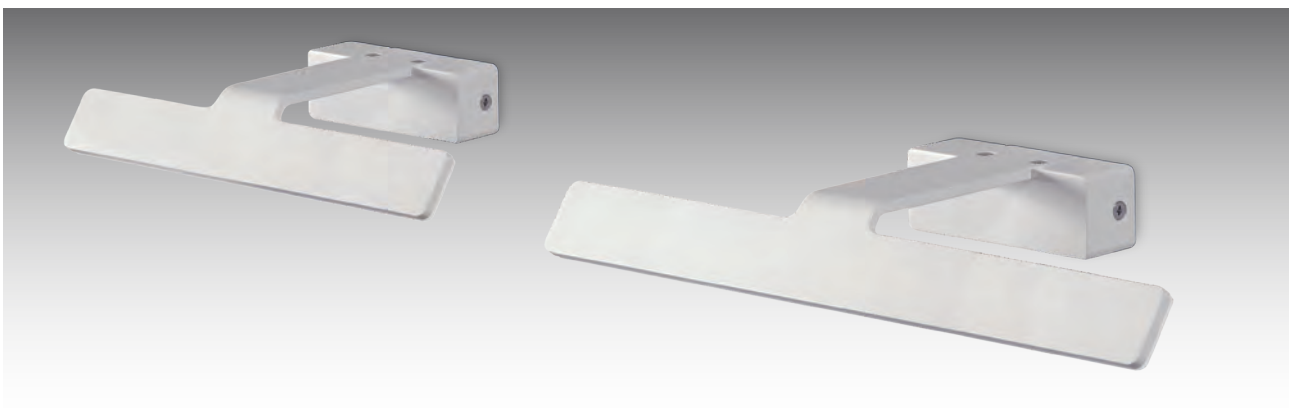

NEUS

Neus

Metal/Methacrylate-Metal/Metacrilato
Textured white-Blanco texturado

16/3017-20 LED 10.5W 1100lm 3200K CRI>80 PCB

A301710B

16/3017-36 LED 21W 2200lm 3200K CRI>80 PCB

A301730B