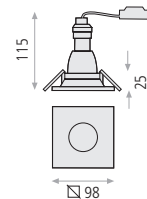

Aluminium-Aluminio
Textured White-Blanco Texturado

3789 **1xGU10 LED**

E37890B

Recessed
Empotrable

Cutting hole
Agujero corte
Ø 65mm.

Bulb not included
Bombilla no incluida

LOU Recessed