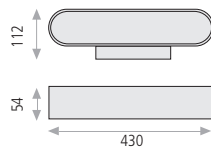

GALA

Gala

Metal/Methacrylate-Metal/Metacrilato
Textured white-Blanco texturado

16/3189-43 LED 21W 2200lm 3200K CRI>80 PCB

A318910B