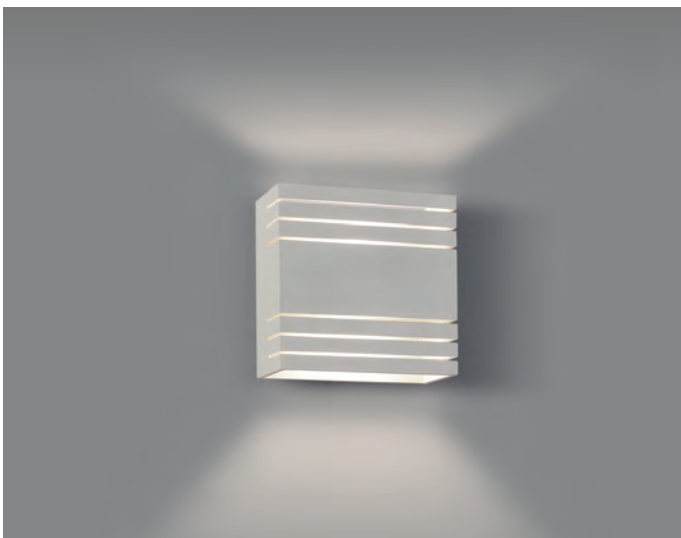

LUCA

Luca

Metal-Metal
White-Blanco

16/3423-26 LED 10,5W 1100lm 3200K CRI>80 PCB
A3423100B

16/3423-42 LED 21W 2200lm 3200K CRI>80 PCB
A3423200B

JONSU

Jonsu

Metal-Metal

16/3694 LED 2x5W 808lm 3200K CRI>80 COB

Textured white-Blanco texturado A36940B

Satin nickel-Níquel satinado A36940NS

AIR

Air

Metal/Acrylic-Metal/Acrílico
Textured white-Blanco texturado

16/3566 LED 9.2W 729lm 3000K CRI>80 PCB

ON-OFF TRIAC

A356610B A356610BDT