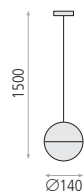

Shiru
Cement/Double layer glass-Cemento/Cristal doble capa
Cement Stone-Cemento Piedra

3685 **1xE27**

C36851B

Max 82mm

SHIRU