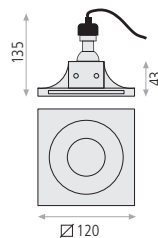

GAMMA Recessed

Plaster/Escayola
White-Blanco

3409/12 **1xGU10 LED**

P34091B

Recessed Empotrable Cutting hole Agujero corte Bulb not included Bombilla no incluida **Ø123 mm**