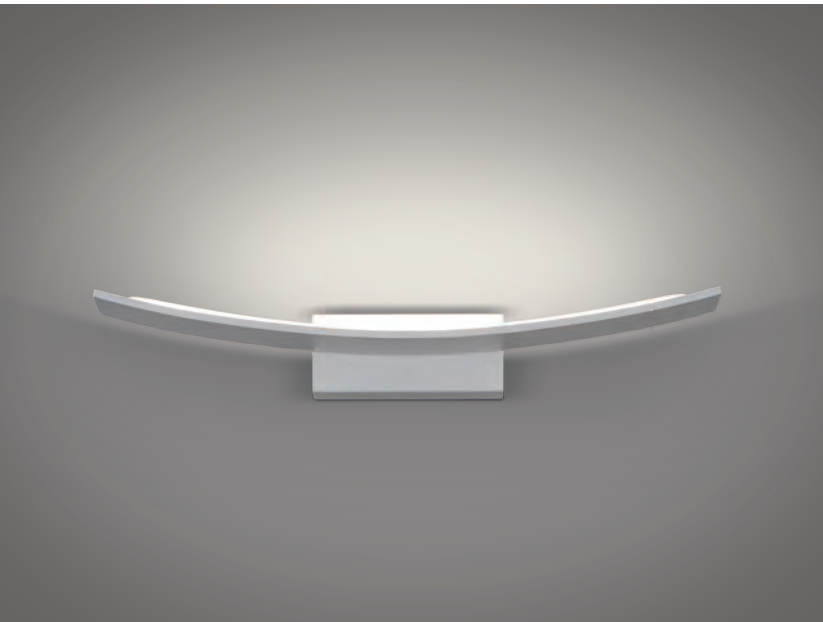

PLUMA

Pluma

Metal-Metal

Textured white-Blanco texturado

16/3268-40 ☐ LED 12W 1320lm 3200K CRI>80 PCB ☐

ON-OFF	TRIAC	DALI/PUSH
A32682B	A32682BDT	A32682BDP