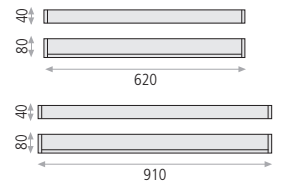

NELLY

Nelly IP44

Aluminium/Acrylic-Aluminio/Acrílico
Chrome-Cromo

16/3175-60 T5-1x24W

A31751PL

16/3175-90 T5-1x39W

A31753PL

Tube included-Tubo incluido