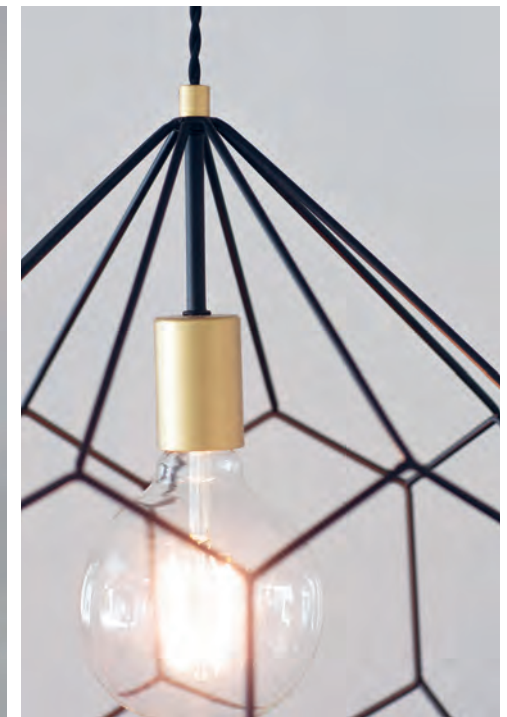

1. AMALFI TASK FLOOR 76606

Satin nickel plate
H: 1610mm W: 230mm
D: 320mm
7W LED GU10 max

2. AMALFI TASK FLOOR 76605

Antique brass plate
H: 1610mm W: 230mm
D: 320mm
7W LED GU10 max

3. AMALFI TASK TABLE USB 76645

Satin nickel plate
H: 475mm W: 150mm
D: 150mm
7W LED GU10 max

3. **4.**

*Inbuilt
USB
Charger*

5.

4. AMALFI TASK TABLE USB 76646

Antique brass plate
H: 475mm W: 150mm
D: 150mm
7W LED GU10 max

5. DECO 1LT PENDANT 76686

Matt black & satin gold paint
H: 570-1470mm Dia: 400mm
40W E27 max

E27 LED FILAMENT GLOBE 77110

Clear glass
H: 170mm Dia: 125mm
2W LED E27 warm white

For our full range of
lamps see p28

4.

3.