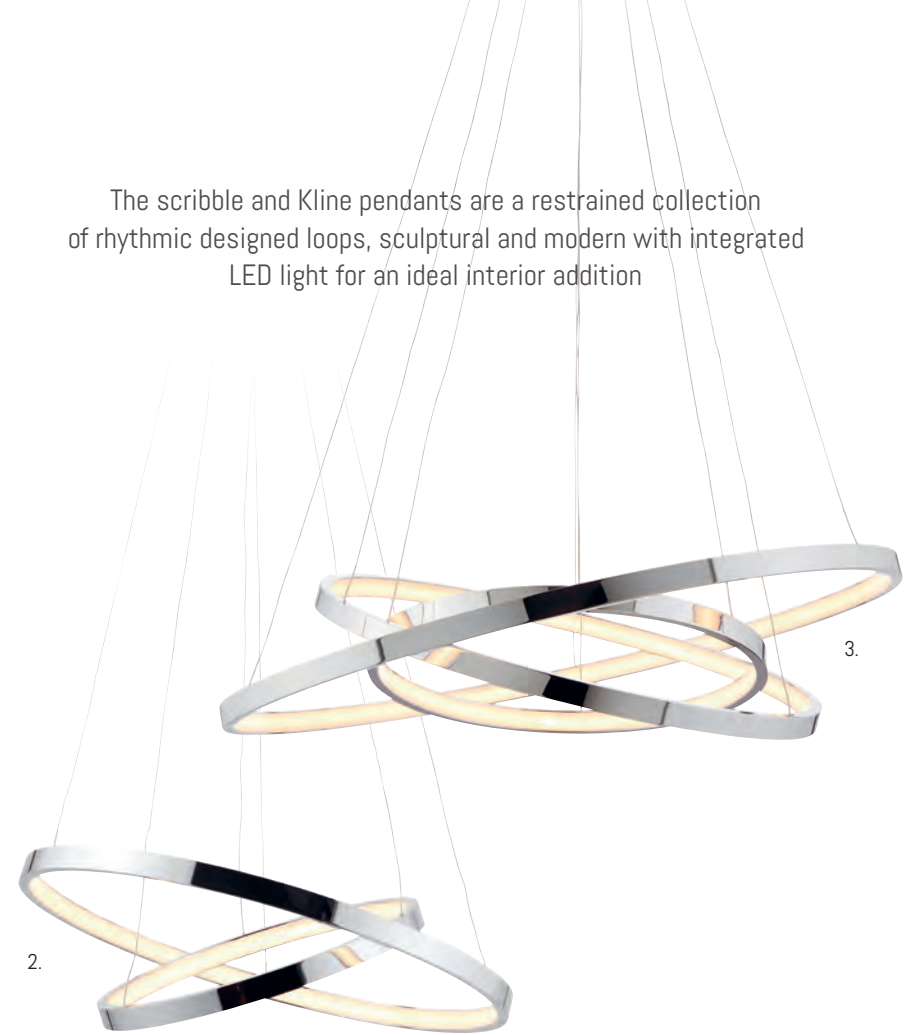

**5. DECO 1LT PENDANT 76686**

Matt black & satin gold paint  
 H: 570-1470mm Dia: 400mm  
 40W E27 max

**E27 LED FILAMENT GLOBE 77110**

Clear glass  
 H: 170mm Dia: 125mm  
 2W LED E27 warm white

For our full range of  
 lamps see p28

**4.**

**3.**

Beautiful gold leaf finish

1.

The scribble and Kline pendants are a restrained collection of rhythmic designed loops, sculptural and modern with integrated LED light for an ideal interior addition

2.

3.

**1. SCRIBBLE RING PENDANT 72479**  
Gold leaf & frosted acrylic  
H: 480-1700mm Dia: 550mm  
Integrated LED 1650 lumens

**2. KLINE 2 RING PENDANT KLINE-2CH**  
Chrome plate & frosted acrylic  
H: 480-1250mm Dia: 450mm  
Integrated LED 1700 lumens