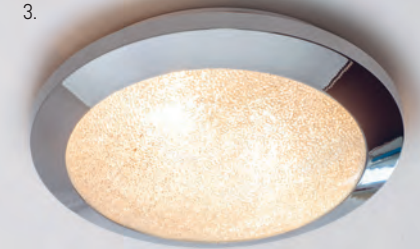

1.

Exquisite, glamorous and chic, the Crystal bathroom collection is the perfect choice for adding a touch of luxury to your bathroom

2.

2.

1.

3.

1. CRYSTAL 5LT FLUSH IP44 35612
Chrome plate & clear crystal glass
Proj: 130mm Dia: 345mm
5 x 18W G9 max

2. CRYSTAL 2LT WALL IP44 39629
Chrome plate & clear crystal glass
Proj: 75mm H: 260mm W: 85mm
2 x 18W G9 max

3. ALISO 2LT FLUSH IP44 76387
Clear acrylic & chrome plate
Proj: 85mm Dia: 300mm
2 x 25W E14 max