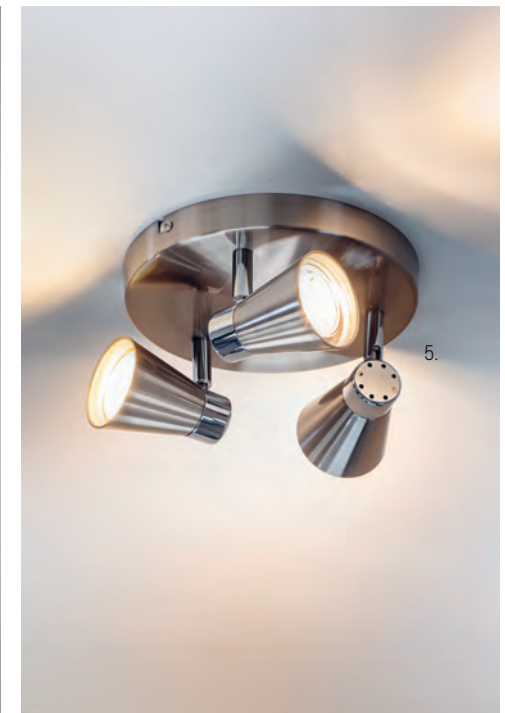

Whether you need to direct light into a beautiful space or highlight task areas of your home, our spotlight range is versatile and practical. From classic vintage style to sophisticated chrome finishes, we have a great selection to strategically illuminate your room

1. GULL 3LT ROUND 59932

Matt white & brushed brass plate
Proj: 155mm Dia: 220mm
3 x 3.5W LED GU10 incl.

2. GULL 4LT BAR 59933

Matt white & brushed brass plate
Proj: 180mm L: 660mm W: 80mm
4 x 3.5W LED GU10 incl.

3. GULL 1LT PLATE 59931

Matt white & brushed brass plate
Proj: 140mm Dia: 80mm
3.5W LED GU10 incl.

4. KAI 1LT PLATE SPOT 76202

Satin nickel & chrome plate
Proj: 130mm Dia: 80mm
3.5W LED GU10 incl.

5. KAI 3LT ROUND SPOT 76204

Satin nickel & chrome plate
Proj: 130mm Dia: 200mm
3 x 3.5W LED GU10 incl.

6. KAI 4LT PLATE SPOT 76205

Satin nickel & chrome plate
Proj: 130mm L: 550mm W: 60mm
4 x 3.5W LED GU10 incl.