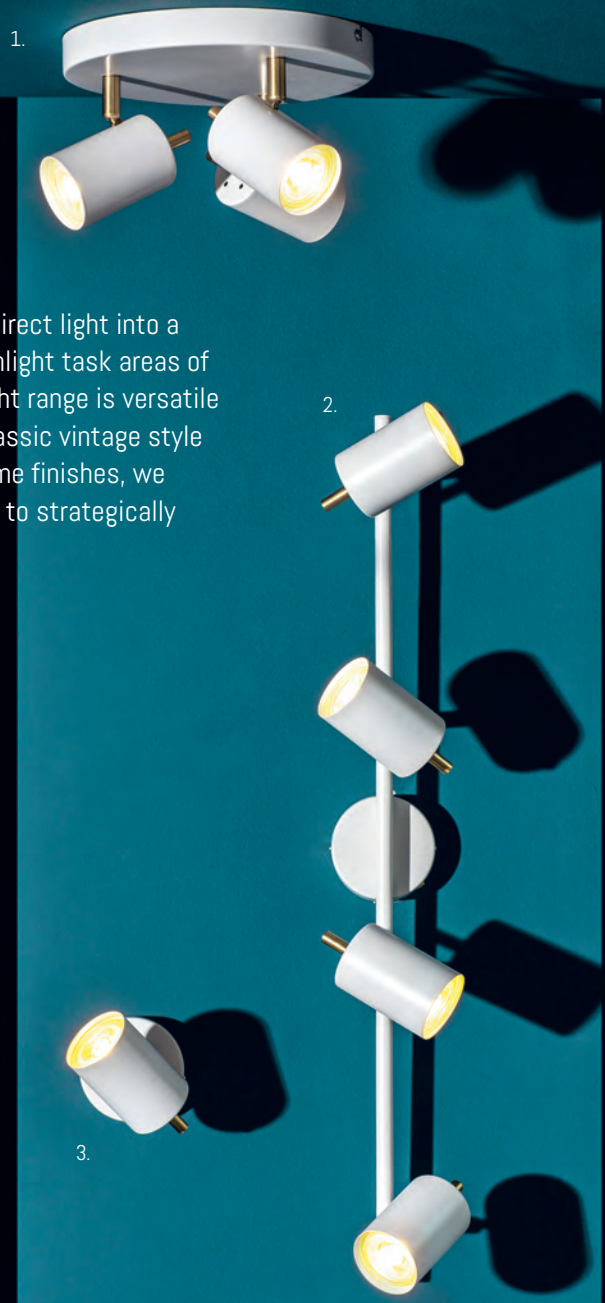

Whether you need to direct light into a beautiful space or highlight task areas of your home, our spotlight range is versatile and practical. From classic vintage style to sophisticated chrome finishes, we have a great selection to strategically illuminate your room

1. GULL 3LT ROUND 59932

Matt white & brushed brass plate
Proj: 155mm Dia: 220mm
3 x 3.5W LED GU10 incl.

2. GULL 4LT BAR 59933

Matt white & brushed brass plate
Proj: 180mm L: 660mm W: 80mm
4 x 3.5W LED GU10 incl.

3. GULL 1LT PLATE 59931

Matt white & brushed brass plate
Proj: 140mm Dia: 80mm
3.5W LED GU10 incl.

4. KAI 1LT PLATE SPOT 76202

Satin nickel & chrome plate
Proj: 130mm Dia: 80mm
3.5W LED GU10 incl.

5. KAI 3LT ROUND SPOT 76204

Satin nickel & chrome plate
Proj: 130mm Dia: 200mm
3 x 3.5W LED GU10 incl.

6. KAI 4LT PLATE SPOT 76205

Satin nickel & chrome plate
Proj: 130mm L: 550mm W: 60mm
4 x 3.5W LED GU10 incl.