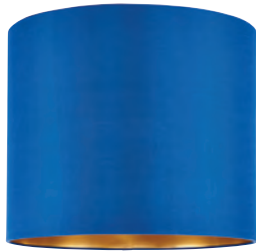

BOUTIQUE 16 INCH
67940
Slate grey silk & brushed gold pvc
Sh H: 250mm Sh Dia: 400mm
1 x E27/B22

BOUTIQUE 12 INCH
67941
Midnight blue & brushed gold pvc
Sh H: 250mm Sh Dia: 300mm
1 x E27/B22

BOUTIQUE 16 INCH
67942
Midnight blue & brushed gold pvc
Sh H: 250mm Sh Dia: 400mm
1 x E27/B22