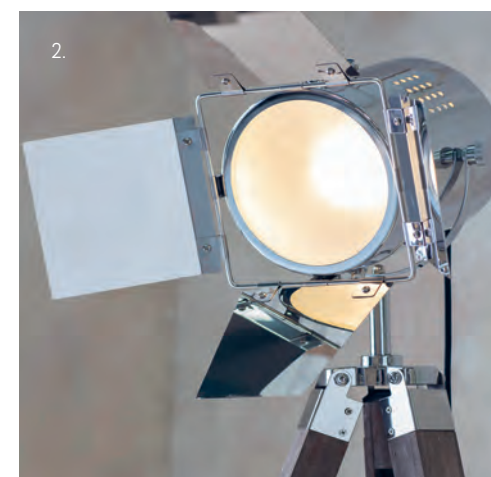

Stylish and practical, make a statement with one of our on-trend tripod floor lamps. These restoration style lamps look at home in a wide range of interiors

1. BROADWAY FLOOR 76444
Chrome plate & poplar wood
H: 970-1400mm
Dia: 490-730mm
40W E27 max

2. DALTON FLOOR 76445
Chrome plate & poplar wood
H: 970-1400mm
Dia: 490-730mm
40W E27 max

3. BENNETT FLOOR 76446
Matt black & poplar wood
H: 800-1235mm
Dia: 490-730mm
40W E27 max
Base only: shown with
Cici shade 18"