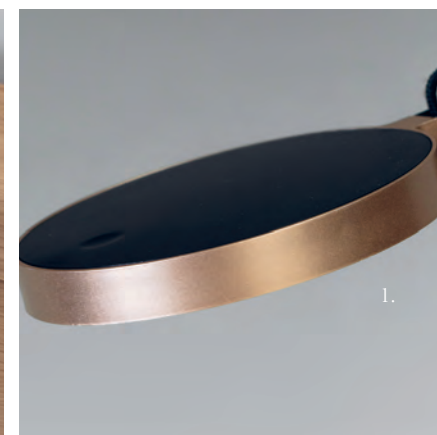

1. JAK TASK TOUCH TABLE 77456

Matt gold & matt black finish
H: 600mm W: 185mm D: 710mm
Integrated LED 600 lumens

2. JAK TASK TOUCH TABLE 77457

Silver & matt black finish
H: 600mm W: 185mm D: 710mm
Integrated LED 600 lumens